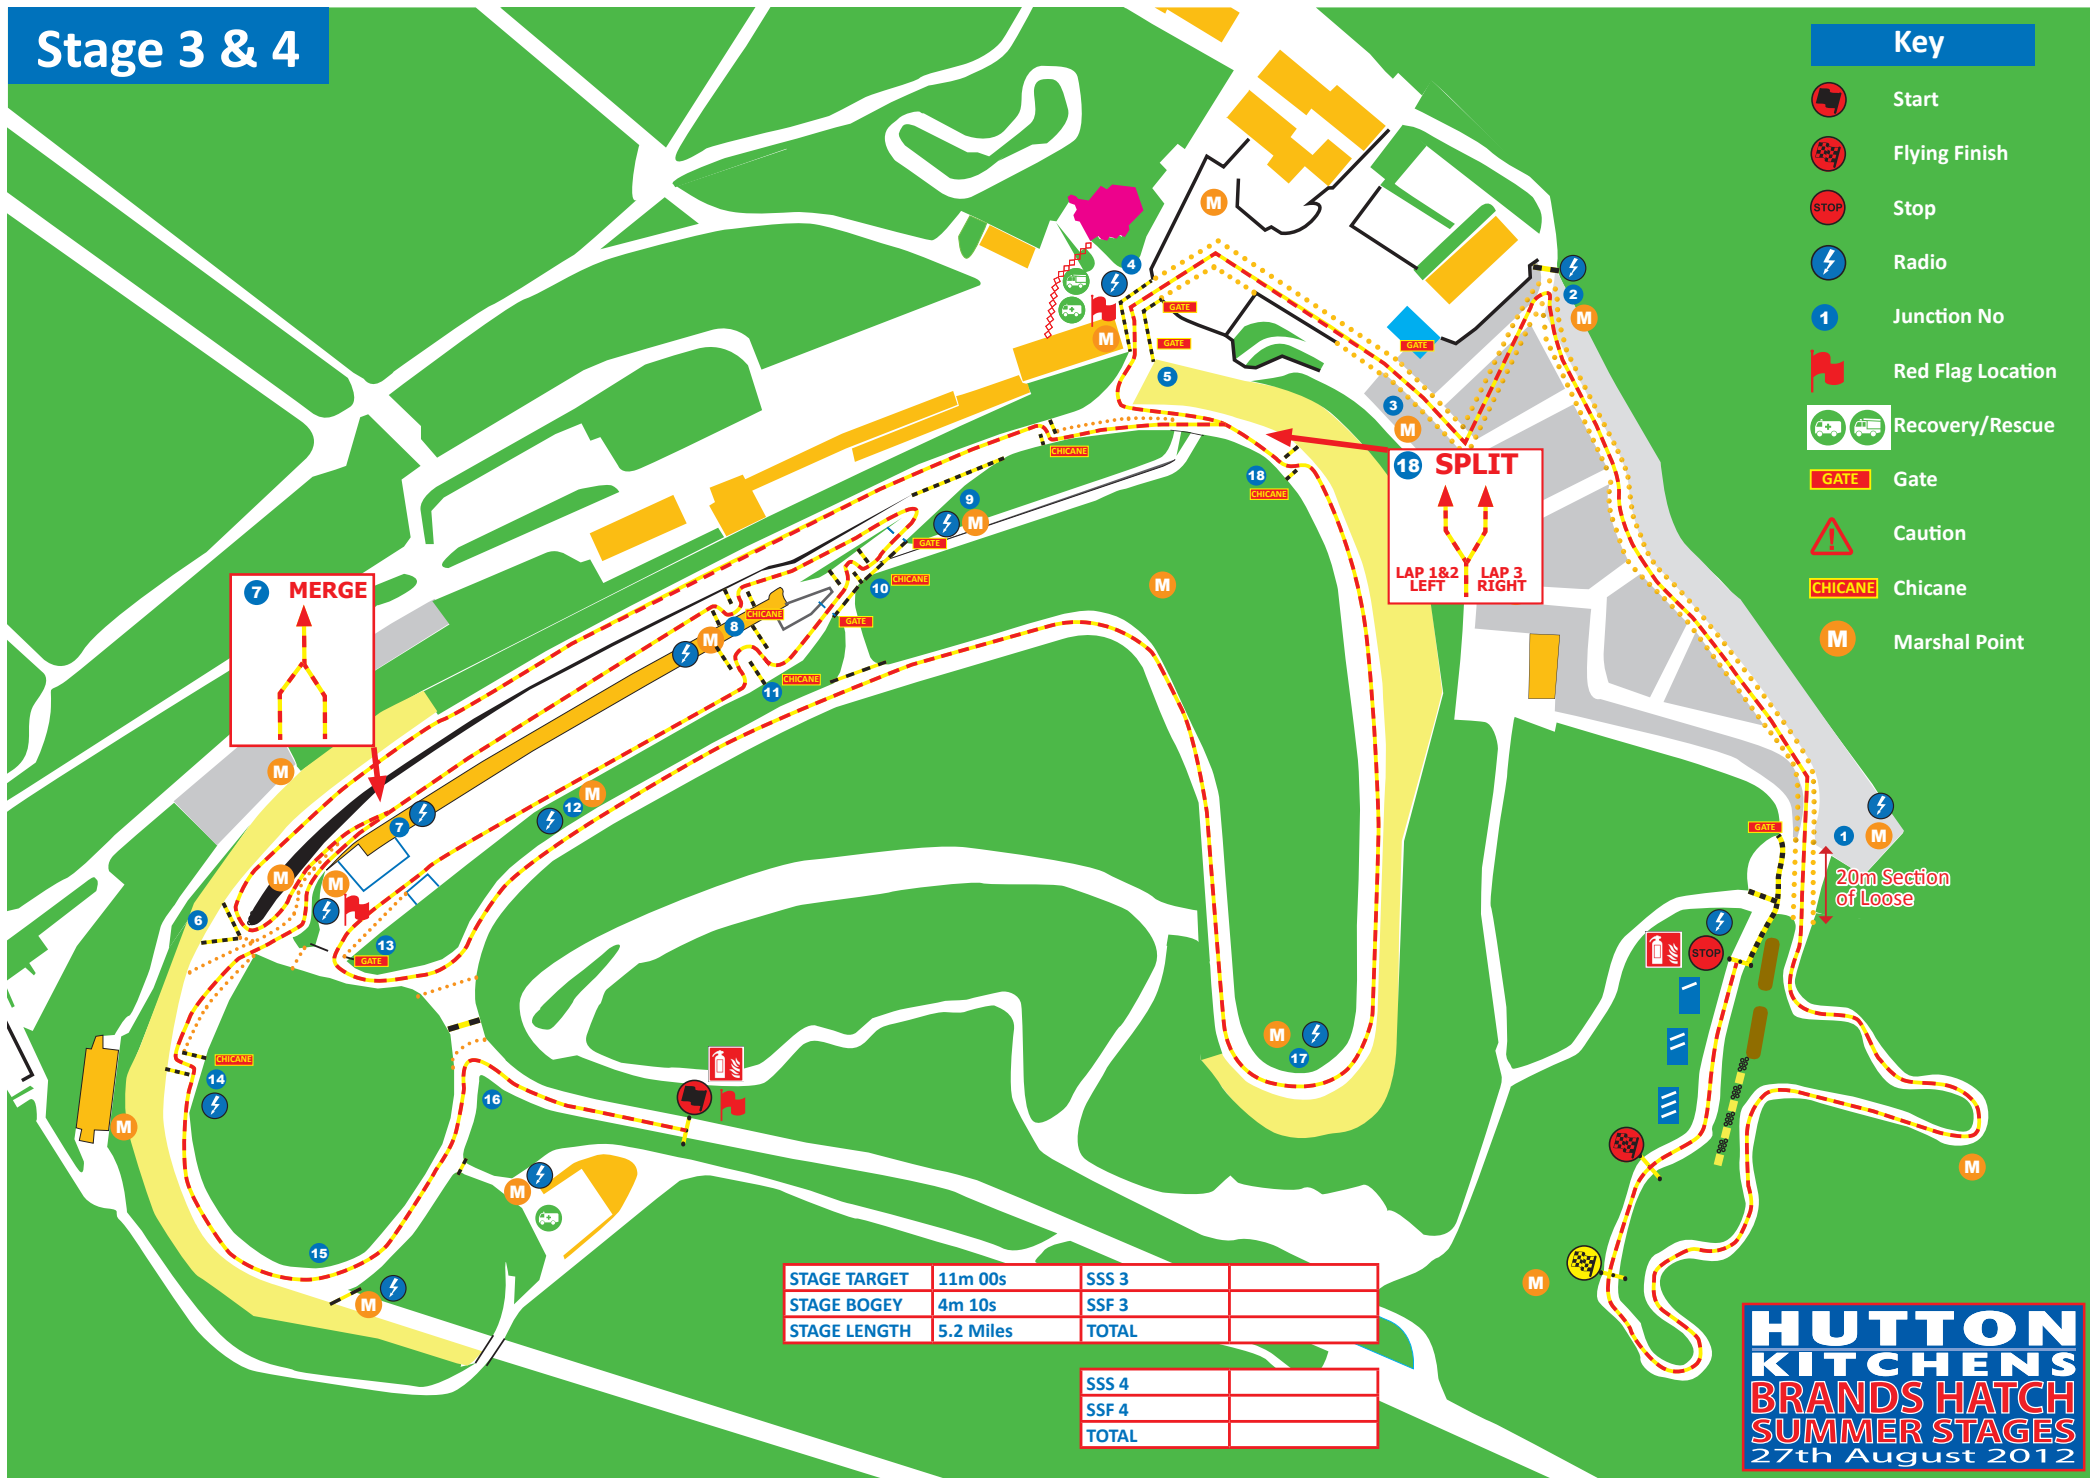

Stage 1 & 2

Key

-  Start
-  Flying Finish
-  Stop
-  Radio
-  Junction No
-  Red Flag Location
-  Recovery/Rescue
-  Gate
-  Caution
-  Chicane
-  Marshal Point

STAGE TARGET	11m 00s	SSS 1	
STAGE BOGEY	3m 41s	SSF 1	
STAGE LENGTH	4.6 Miles	TOTAL	

SSS 2	
SSF 2	
TOTAL	

**HUTTON
KITCHENS**
BRANDS HATCH
SUMMER STAGES
27th August 2012

Stage 3 & 4

Key

-  Start
-  Flying Finish
-  Stop
-  Radio
-  Junction No
-  Red Flag Location
-  Recovery/Rescue
-  Gate
-  Caution
-  Chicane
-  Marshal Point

STAGE TARGET	11m 00s	SSS 3	
STAGE BOGEY	4m 10s	SSF 3	
STAGE LENGTH	5.2 Miles	TOTAL	

SSS 4	
SSF 4	
TOTAL	

**HUTTON
KITCHENS**
BRANDS HATCH
SUMMER STAGES
27th August 2012

Stage 5 & 6

Key

-  Start
-  Flying Finish
-  Stop
-  Radio
-  Junction No
-  Red Flag Location
-  Recovery/Rescue
-  Gate
-  Caution
-  Chicane
-  Marshal Point

STAGE TARGET	11m 00s	SSS 7	
STAGE BOGEY	3m 41s	SSF 7	
STAGE LENGTH	4.6 Miles	TOTAL	

SSS 8	
SSF 8	
TOTAL	

**HUTTON
KITCHENS
BRANDS HATCH
SUMMER STAGES
27th August 2012**