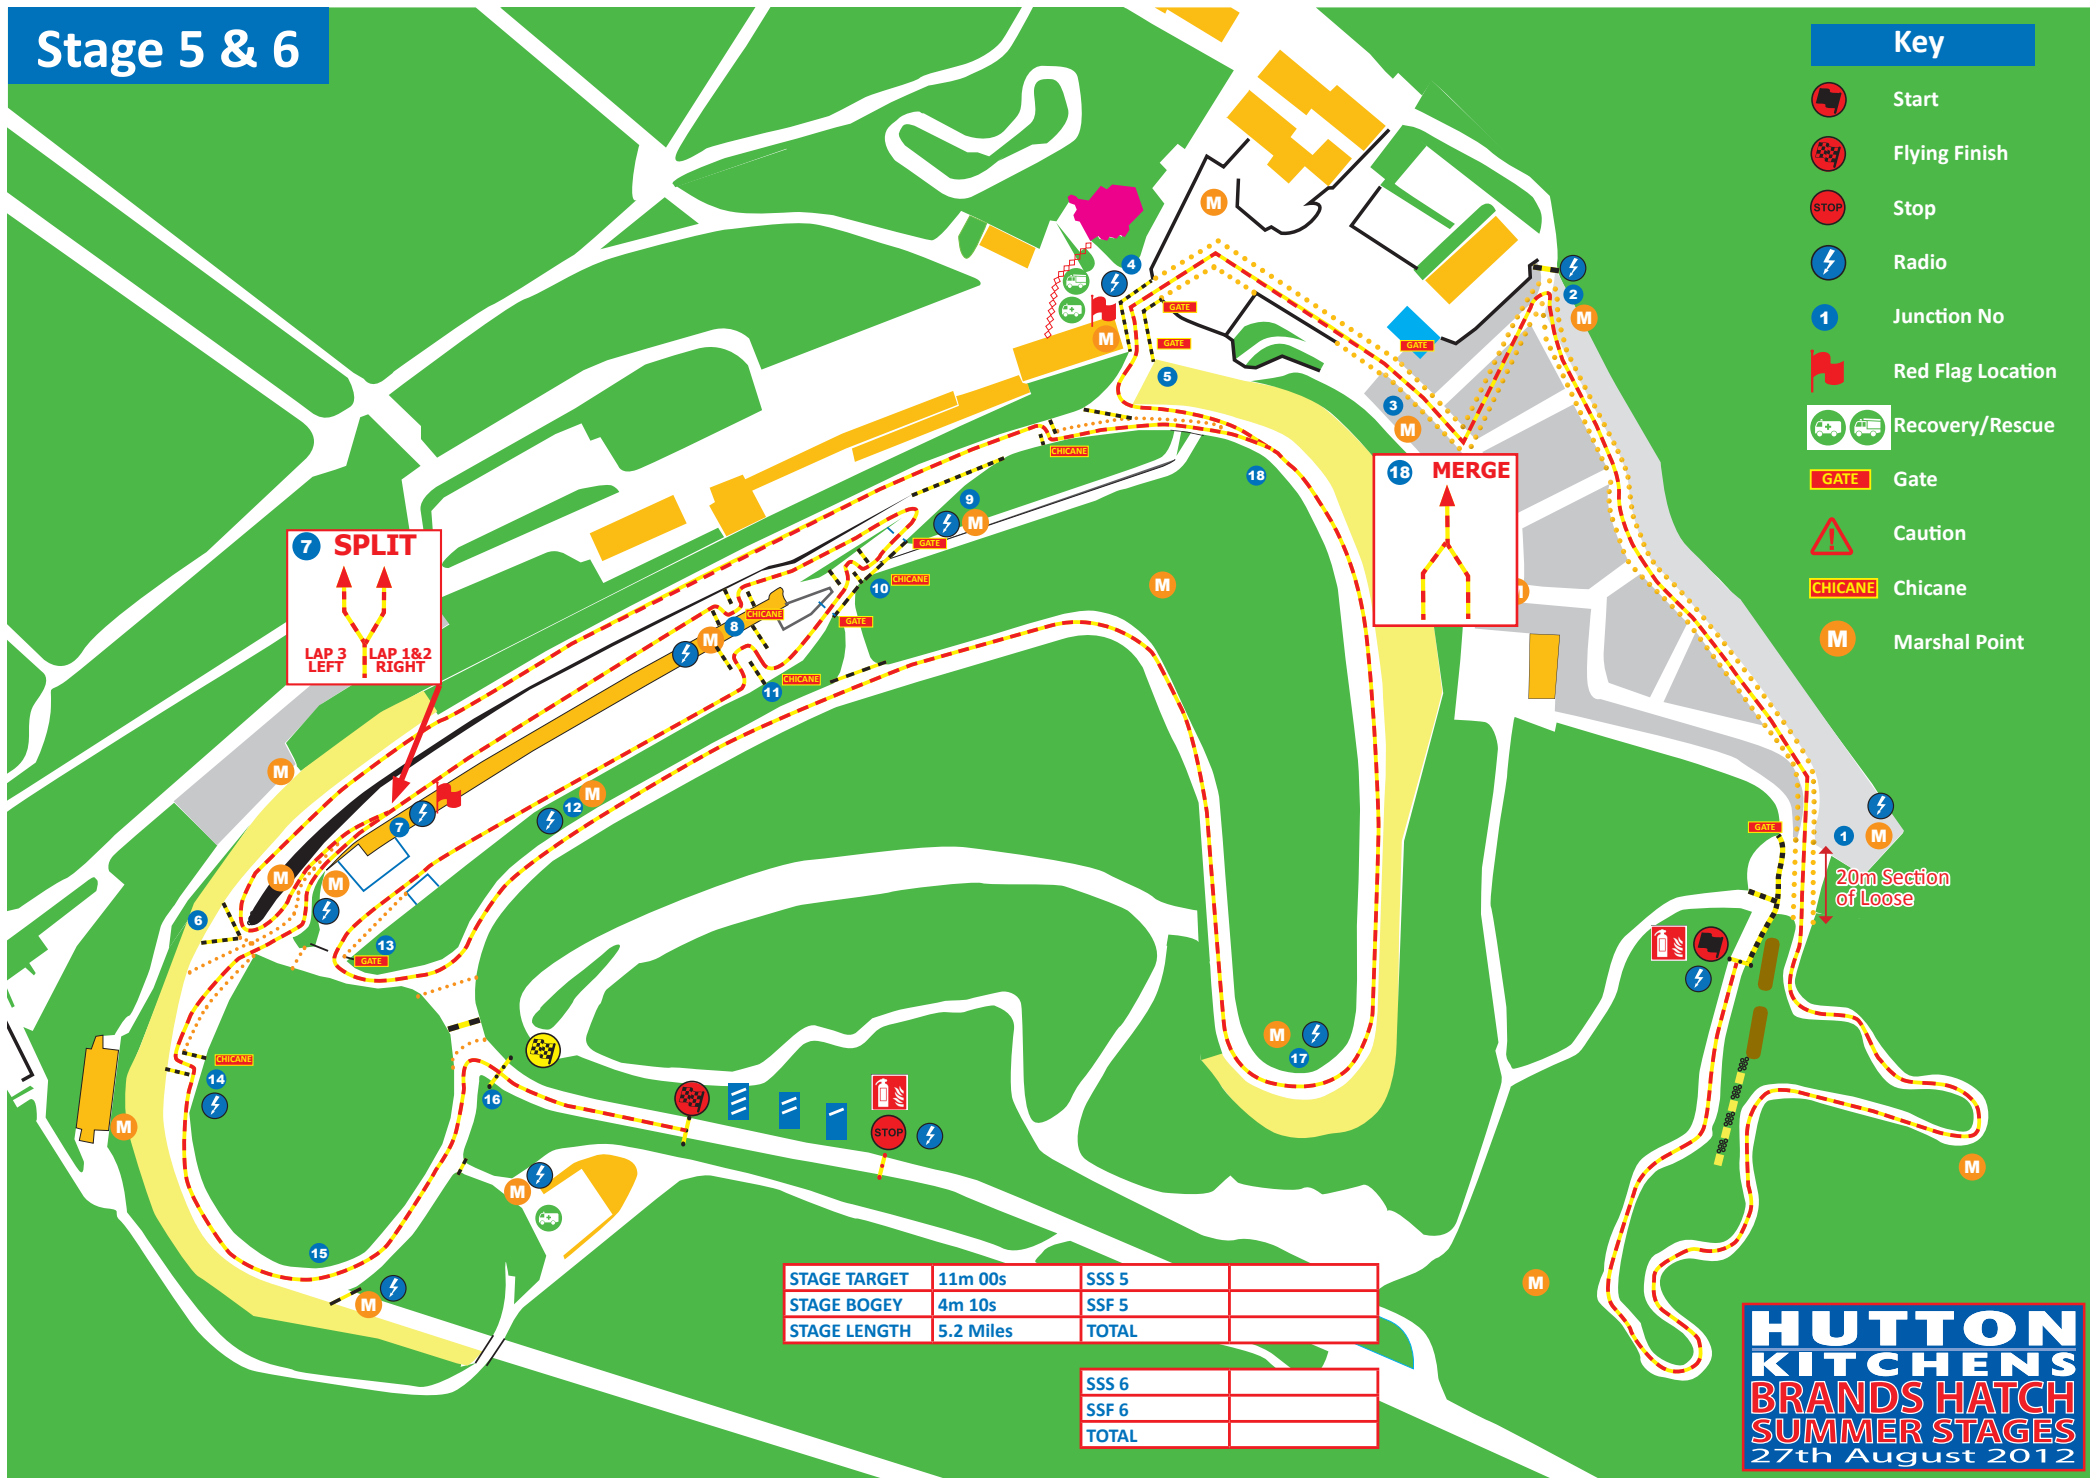

SSS 2	
SSF 2	
TOTAL	

**HUTTON
KITCHENS**
BRANDS HATCH
SUMMER STAGES
27th August 2012

Stage 3 & 4

Key

-  Start
-  Flying Finish
-  Stop
-  Radio
-  Junction No
-  Red Flag Location
-  Recovery/Rescue
-  Gate
-  Caution
-  Chicane
-  Marshal Point

STAGE TARGET	11m 00s	SSS 3	
STAGE BOGEY	4m 10s	SSF 3	
STAGE LENGTH	5.2 Miles	TOTAL	

SSS 4	
SSF 4	
TOTAL	

**HUTTON
KITCHENS**
BRANDS HATCH
SUMMER STAGES
27th August 2012

Stage 5 & 6

Key

-  Start
-  Flying Finish
-  Stop
-  Radio
-  Junction No
-  Red Flag Location
-  Recovery/Rescue
-  Gate
-  Caution
-  Chicane
-  Marshal Point

STAGE TARGET	11m 00s	SSS 5	
STAGE BOGEY	4m 10s	SSF 5	
STAGE LENGTH	5.2 Miles	TOTAL	

SSS 6	
SSF 6	
TOTAL	

**HUTTON
KITCHENS**
BRANDS HATCH
SUMMER STAGES
27th August 2012

Stage 7 & 8

Key

-  Start
-  Flying Finish
-  Stop
-  Radio
-  Junction No
-  Red Flag Location
-  Recovery/Rescue
-  Gate
-  Caution
-  Chicane
-  Marshal Point

STAGE TARGET	11m 00s	SSS 7	
STAGE BOGEY	3m 41s	SSF 7	
STAGE LENGTH	4.6 Miles	TOTAL	

SSS 8	
SSF 8	
TOTAL	

**HUTTON
KITCHENS
BRANDS HATCH
SUMMER STAGES
27th August 2012**