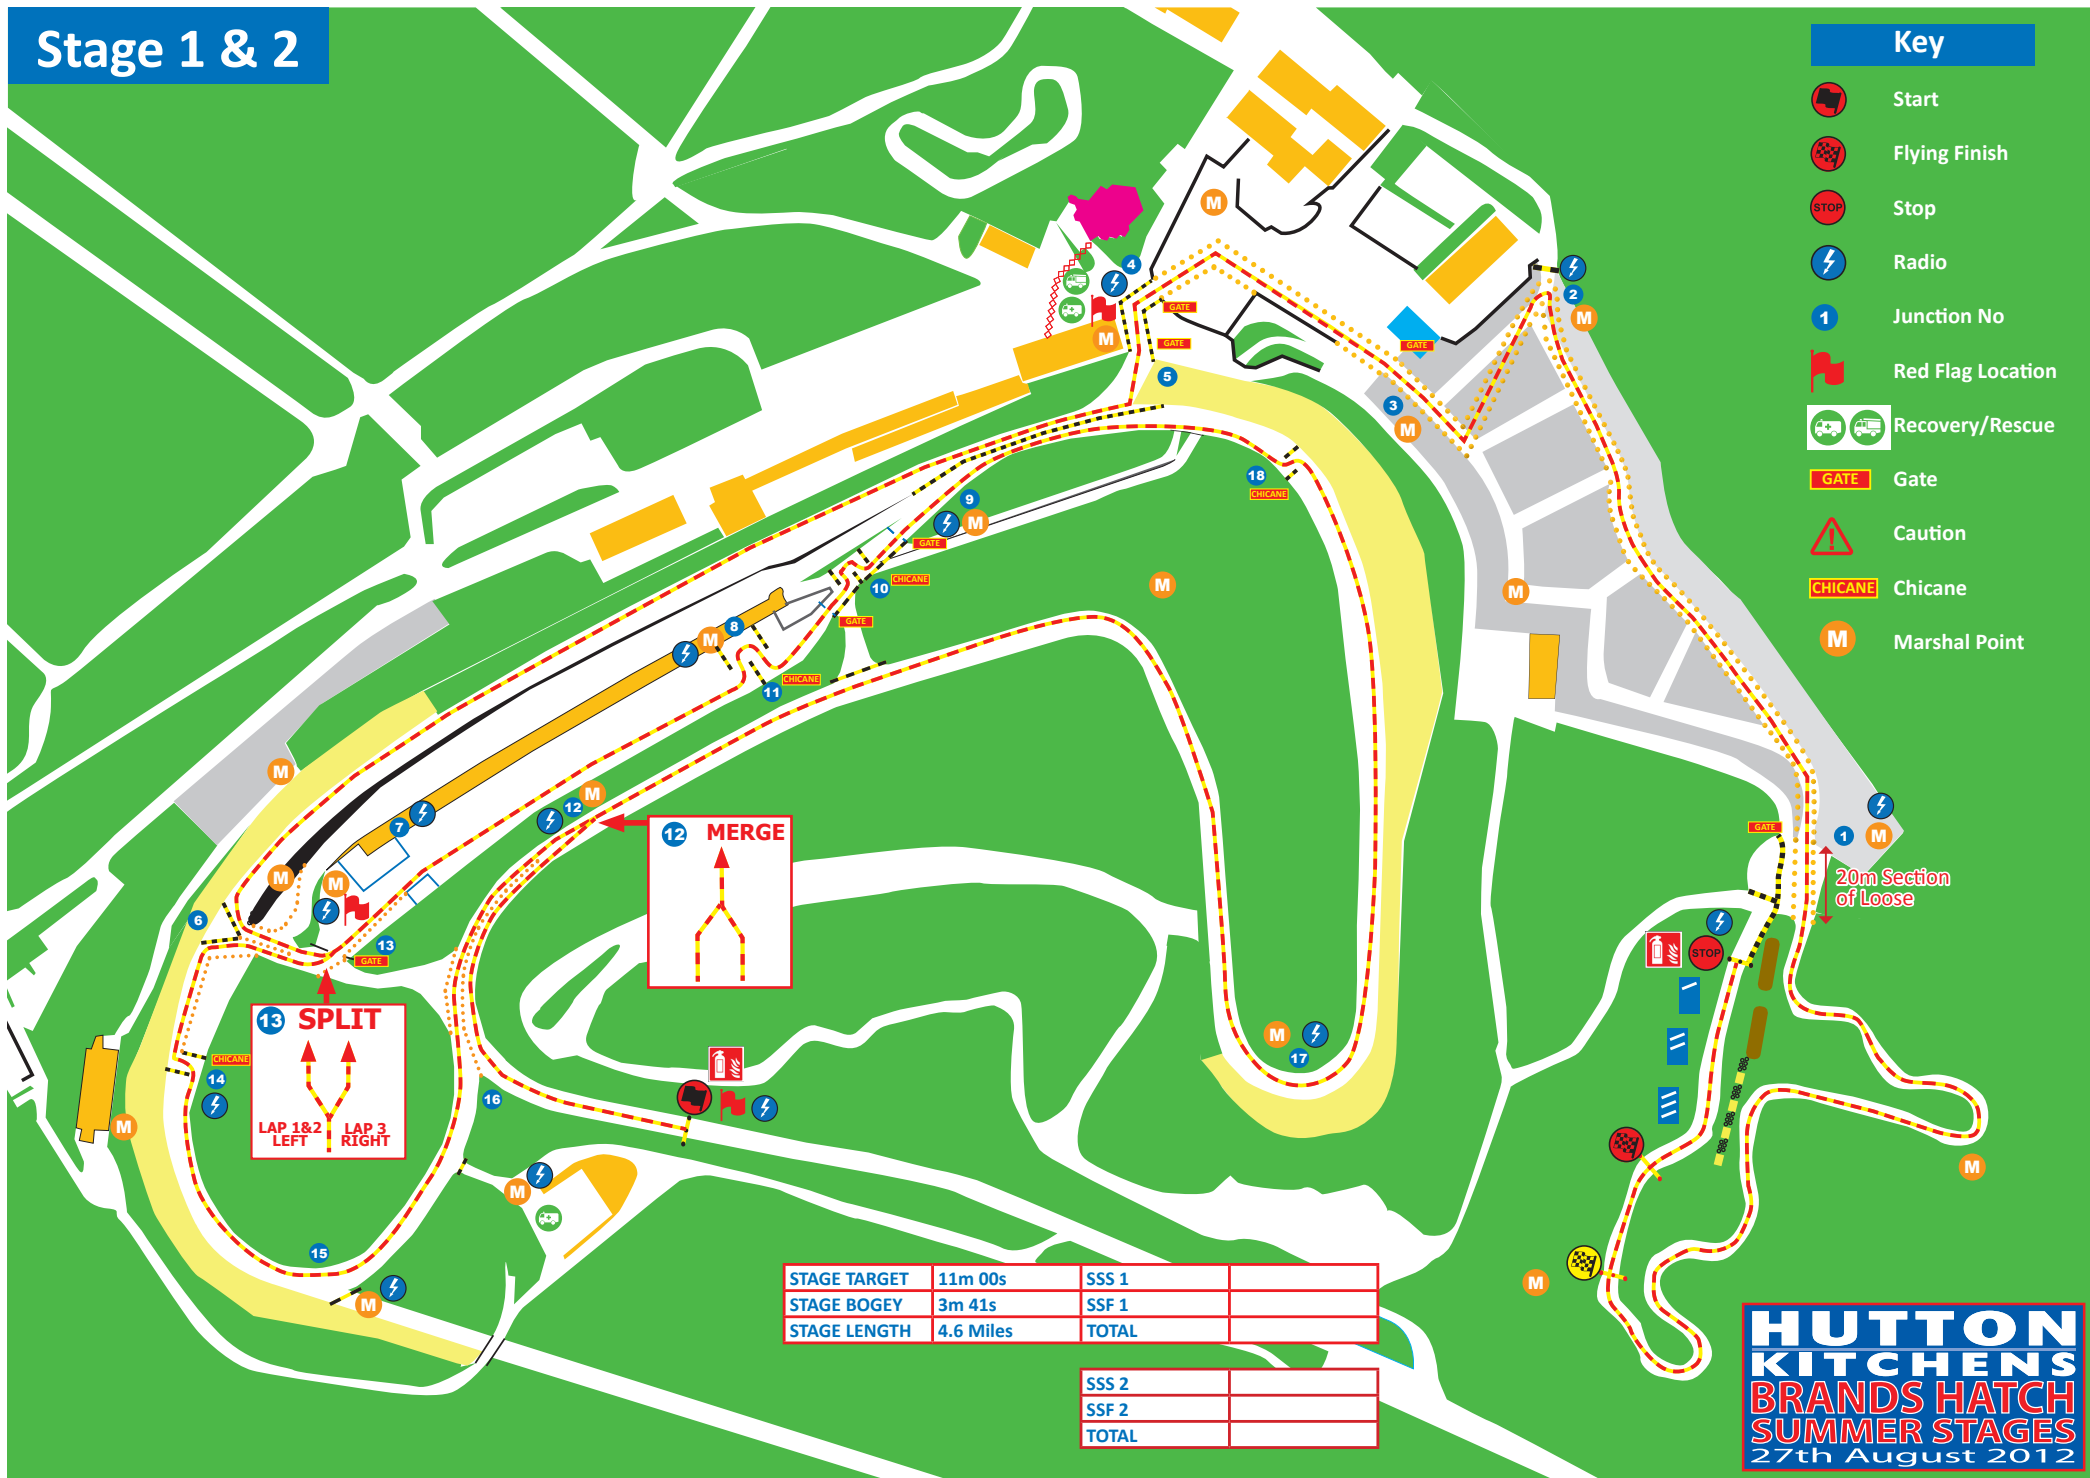

Stage 1 & 2

Key

-  Start
-  Flying Finish
-  Stop
-  Radio
-  Junction No
-  Red Flag Location
-  Recovery/Rescue
-  Gate
-  Caution
-  Chicane
-  Marshal Point

STAGE TARGET	11m 00s	SSS 1	
STAGE BOGEY	3m 41s	SSF 1	
STAGE LENGTH	4.6 Miles	TOTAL	

SSS 2	
SSF 2	
TOTAL	

**HUTTON
KITCHENS**
BRANDS HATCH
SUMMER STAGES
27th August 2012

Stage 3 & 4

Key

-  Start
-  Flying Finish
-  Stop
-  Radio
-  Junction No
-  Red Flag Location
-  Recovery/Rescue
-  Gate
-  Caution
-  Chicane
-  Marshal Point

STAGE TARGET	11m 00s	SSS 3	
STAGE BOGEY	4m 10s	SSF 3	
STAGE LENGTH	5.2 Miles	TOTAL	

SSS 4	
SSF 4	
TOTAL	

**HUTTON
KITCHENS**
BRANDS HATCH
SUMMER STAGES
27th August 2012

Stage 5 & 6

Key

-  Start
-  Flying Finish
-  Stop
-  Radio
-  Junction No
-  Red Flag Location
-  Recovery/Rescue
-  Gate
-  Caution
-  Chicane
-  Marshal Point

STAGE TARGET	11m 00s	SSS 7	
STAGE BOGEY	3m 41s	SSF 7	
STAGE LENGTH	4.6 Miles	TOTAL	

SSS 8	
SSF 8	
TOTAL	

**HUTTON
KITCHENS
BRANDS HATCH
SUMMER STAGES
27th August 2012**