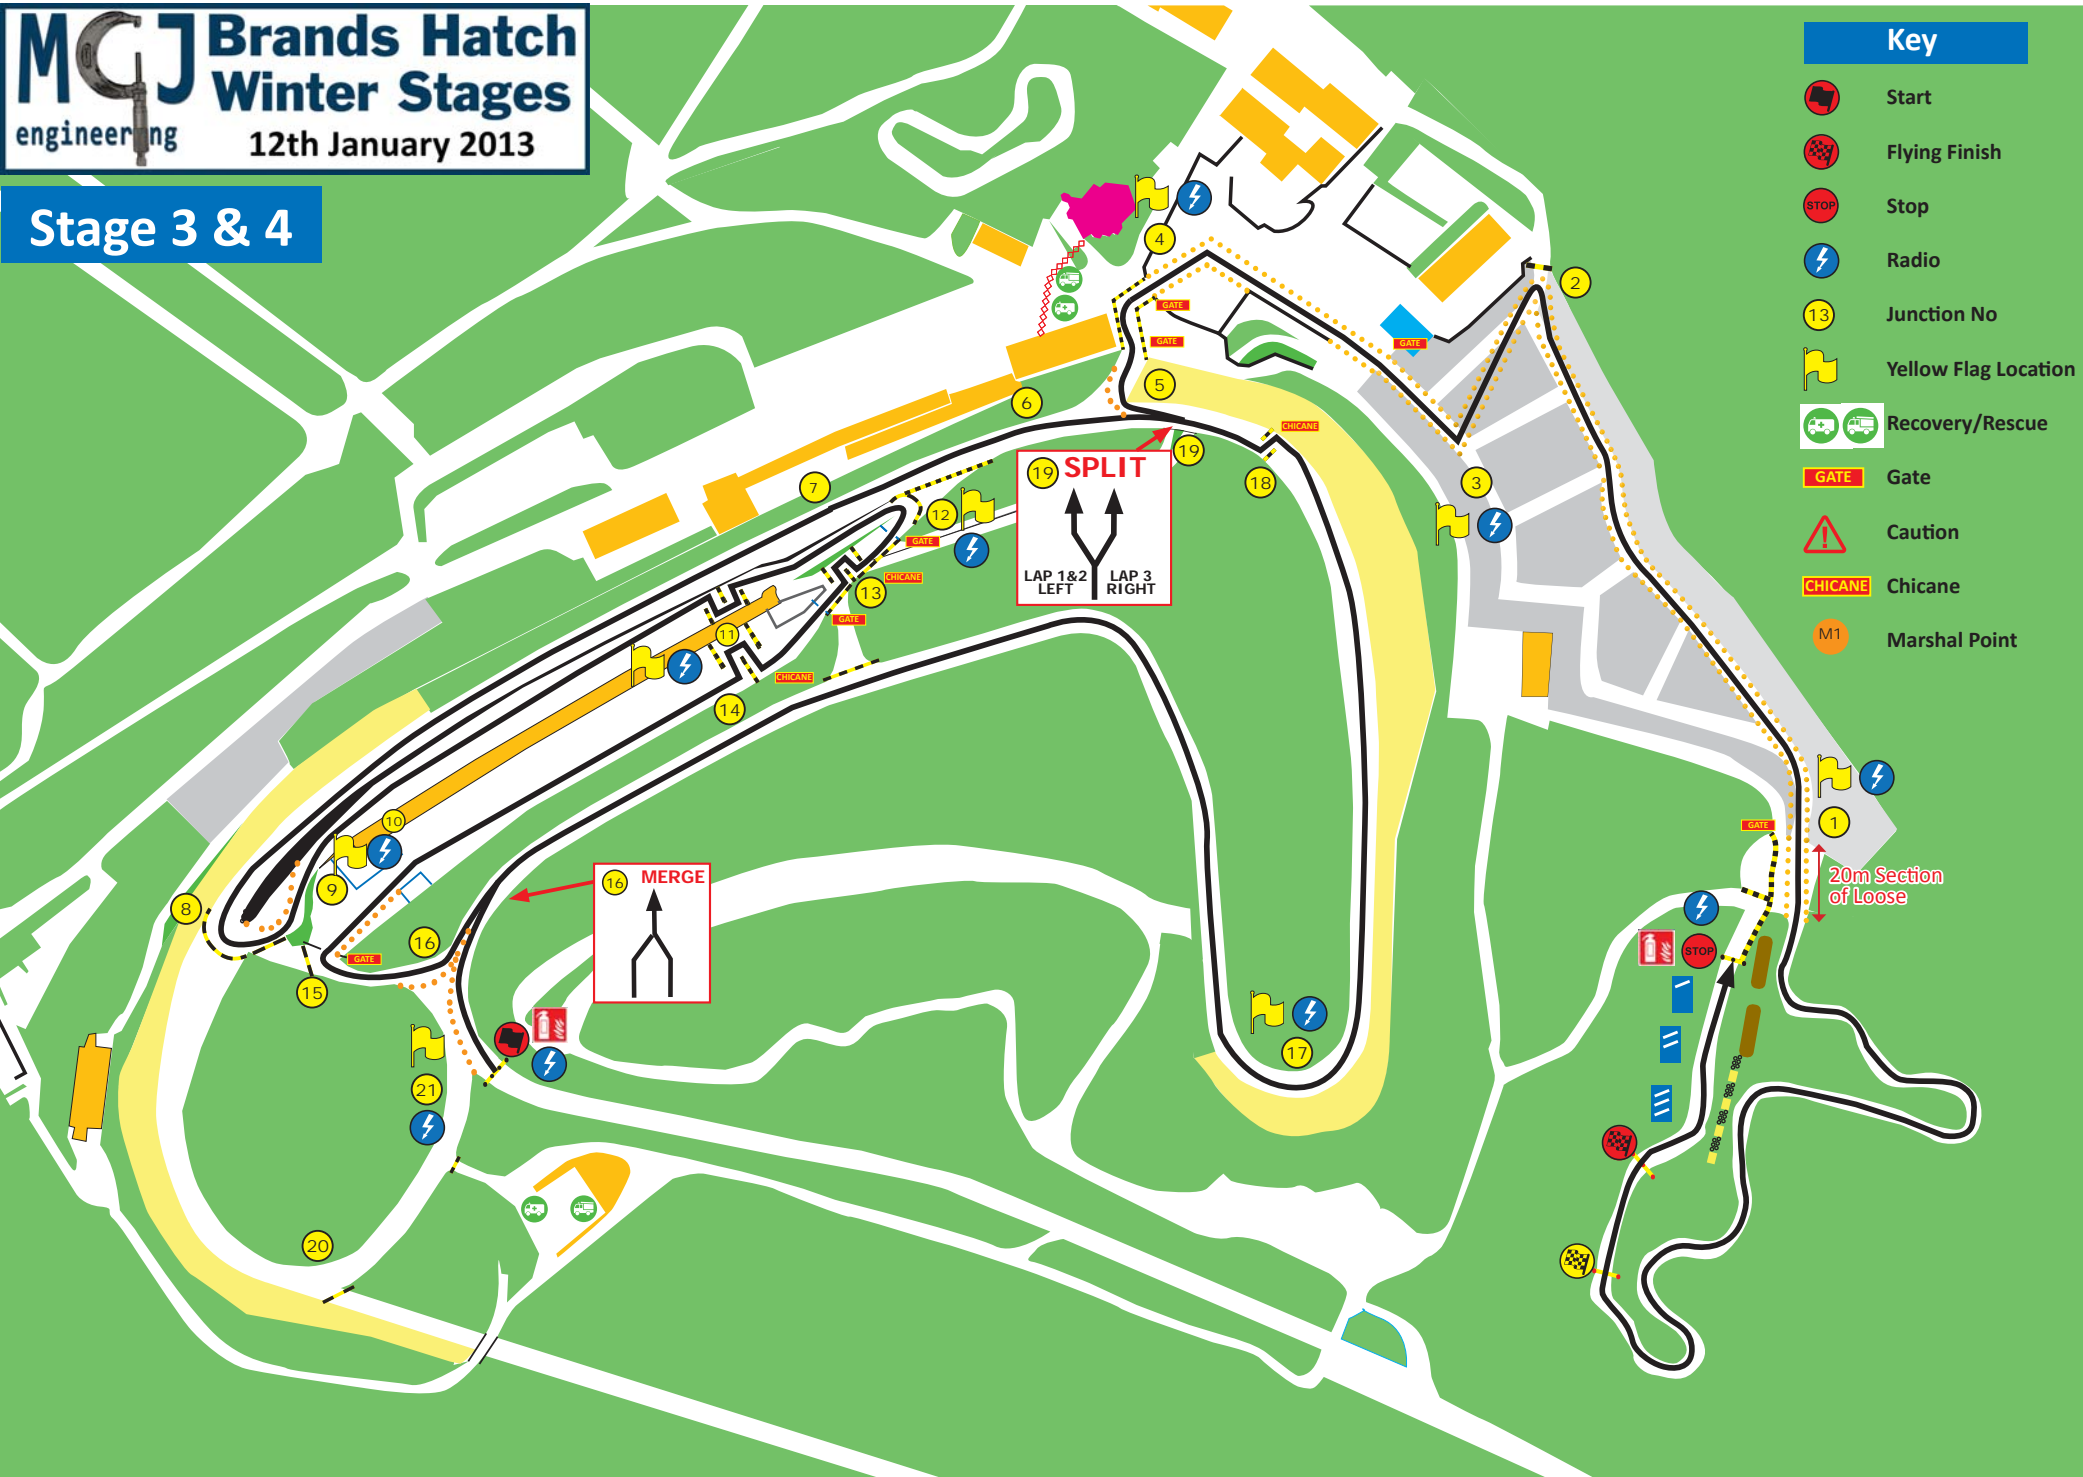

Stage 1 & 2

Key

- Start
- Flying Finish
- Stop
- Radio
- Junction No
- Yellow Flag Location
- Recovery/Rescue
- Gate
- Caution
- Chicane
- Marshal Point

Stage 3 & 4

Key

-  Start
-  Flying Finish
-  Stop
-  Radio
-  Junction No
-  Yellow Flag Location
-  Recovery/Rescue
-  Gate
-  Caution
-  Chicane
-  Marshal Point

Stage 5 & 6

Key

-  Start
-  Flying Finish
-  Stop
-  Radio
-  Junction No
-  Yellow Flag Location
-  Recovery/Rescue
-  Gate
-  Caution
-  Chicane
-  Marshal Point

Stage 7 & 8

Key

-  Start
-  Flying Finish
-  Stop
-  Radio
-  Junction No
-  Yellow Flag Location
-  Recovery/Rescue
-  Gate
-  Caution
-  Chicane
-  Marshal Point