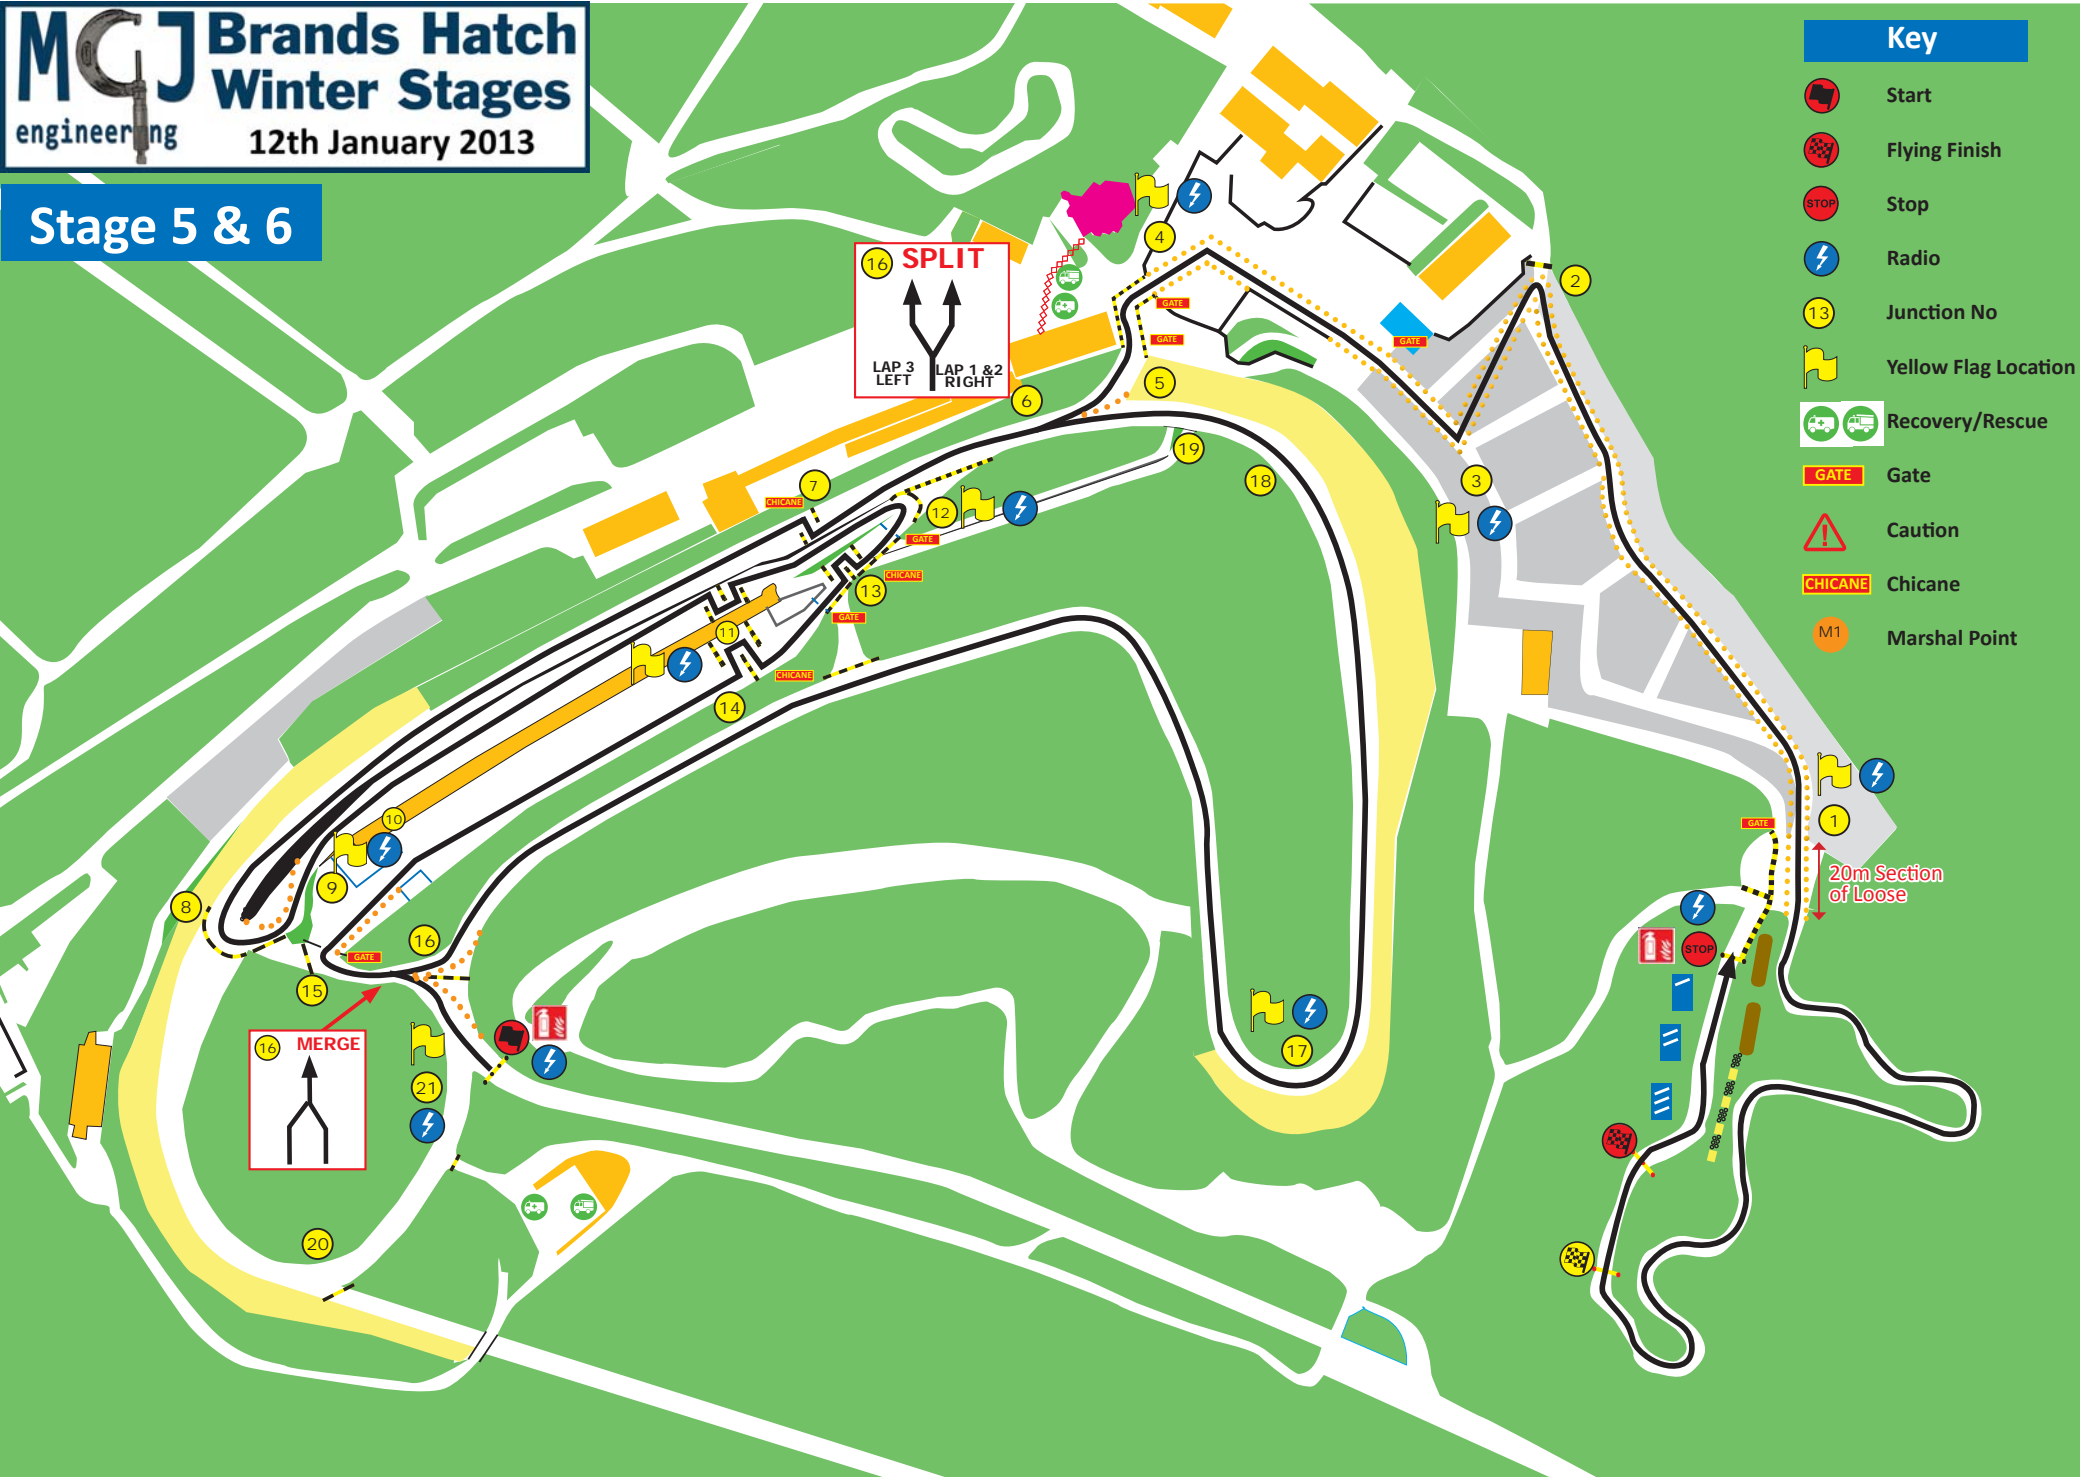

Stage 1 & 2

Key

- Start
- Flying Finish
- Stop
- Radio
- Junction No
- Yellow Flag Location
- Recovery/Rescue
- Gate
- Caution
- Chicane
- Marshal Point

Stage 3 & 4

Key

-  Start
-  Flying Finish
-  Stop
-  Radio
-  Junction No
-  Yellow Flag Location
-  Recovery/Rescue
-  Gate
-  Caution
-  Chicane
-  Marshal Point

Stage 5 & 6

Key

-  Start
-  Flying Finish
-  Stop
-  Radio
-  Junction No
-  Yellow Flag Location
-  Recovery/Rescue
-  Gate
-  Caution
-  Chicane
-  Marshal Point

Stage 7 & 8

Key

-  Start
-  Flying Finish
-  Stop
-  Radio
-  Junction No
-  Yellow Flag Location
-  Recovery/Rescue
-  Gate
-  Caution
-  Chicane
-  Marshal Point