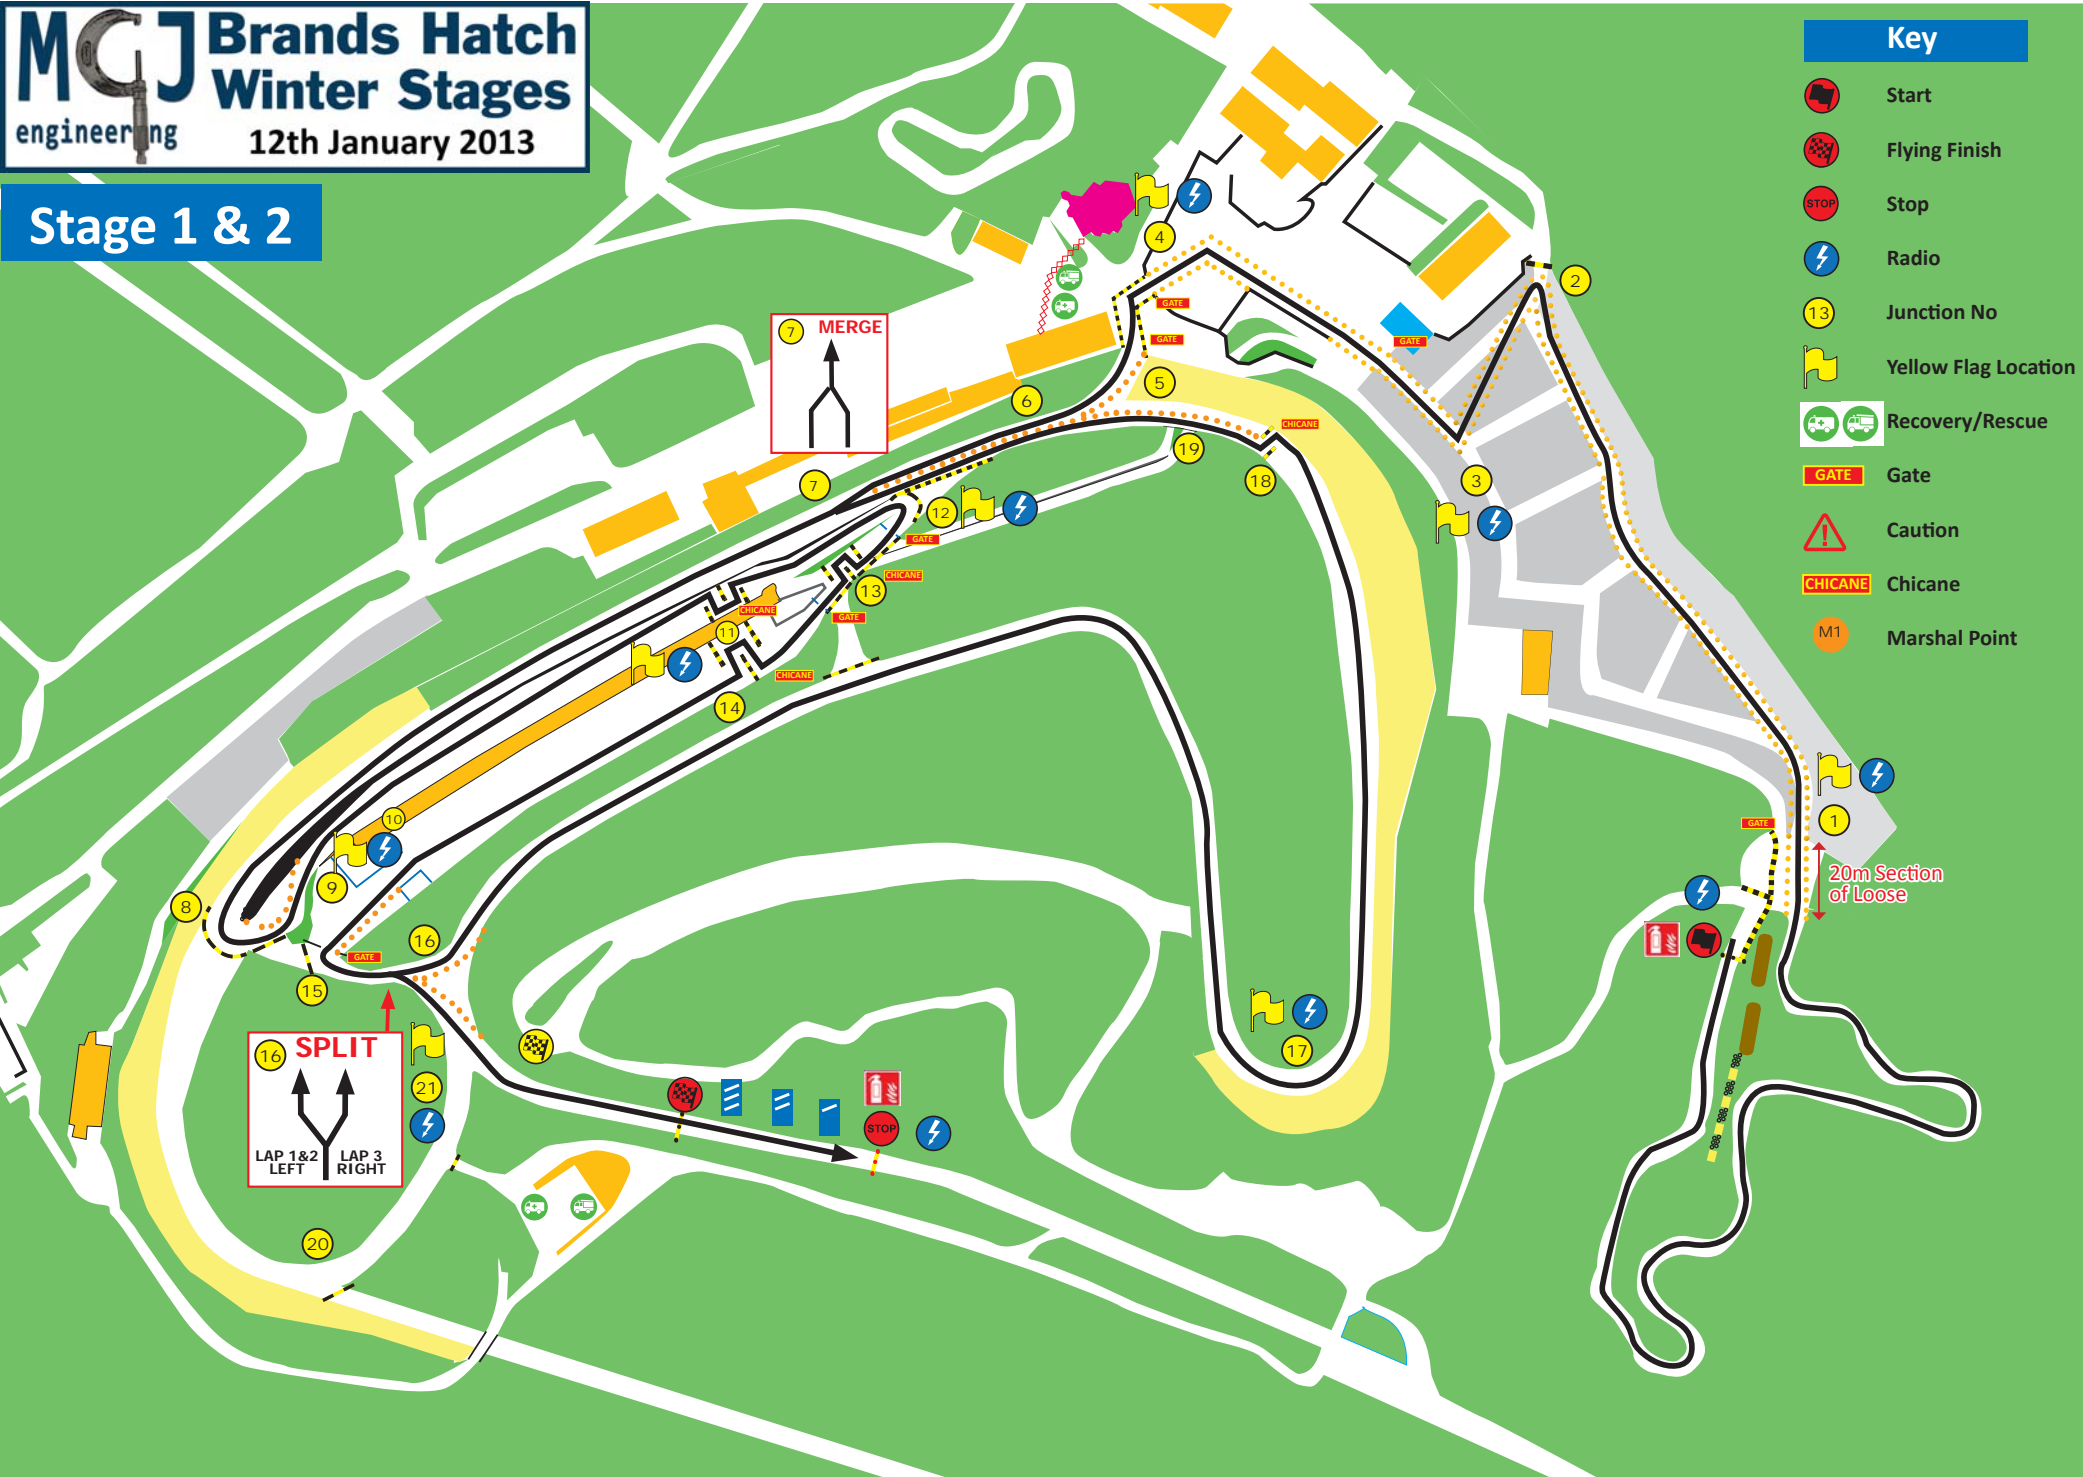

Stage 1 & 2

Key

- Start
- Flying Finish
- Stop
- Radio
- Junction No
- Yellow Flag Location
- Recovery/Rescue
- Gate
- Caution
- Chicane
- Marshal Point

Stage 3 & 4

Key

-  Start
-  Flying Finish
-  Stop
-  Radio
-  Junction No
-  Yellow Flag Location
-  Recovery/Rescue
-  Gate
-  Caution
-  Chicane
-  Marshal Point

Stage 5 & 6

Key

-  Start
-  Flying Finish
-  Stop
-  Radio
-  Junction No
-  Yellow Flag Location
-  Recovery/Rescue
-  Gate
-  Caution
-  Chicane
-  Marshal Point

Stage 7 & 8

Key

-  Start
-  Flying Finish
-  Stop
-  Radio
-  Junction No
-  Yellow Flag Location
-  Recovery/Rescue
-  Gate
-  Caution
-  Chicane
-  Marshal Point