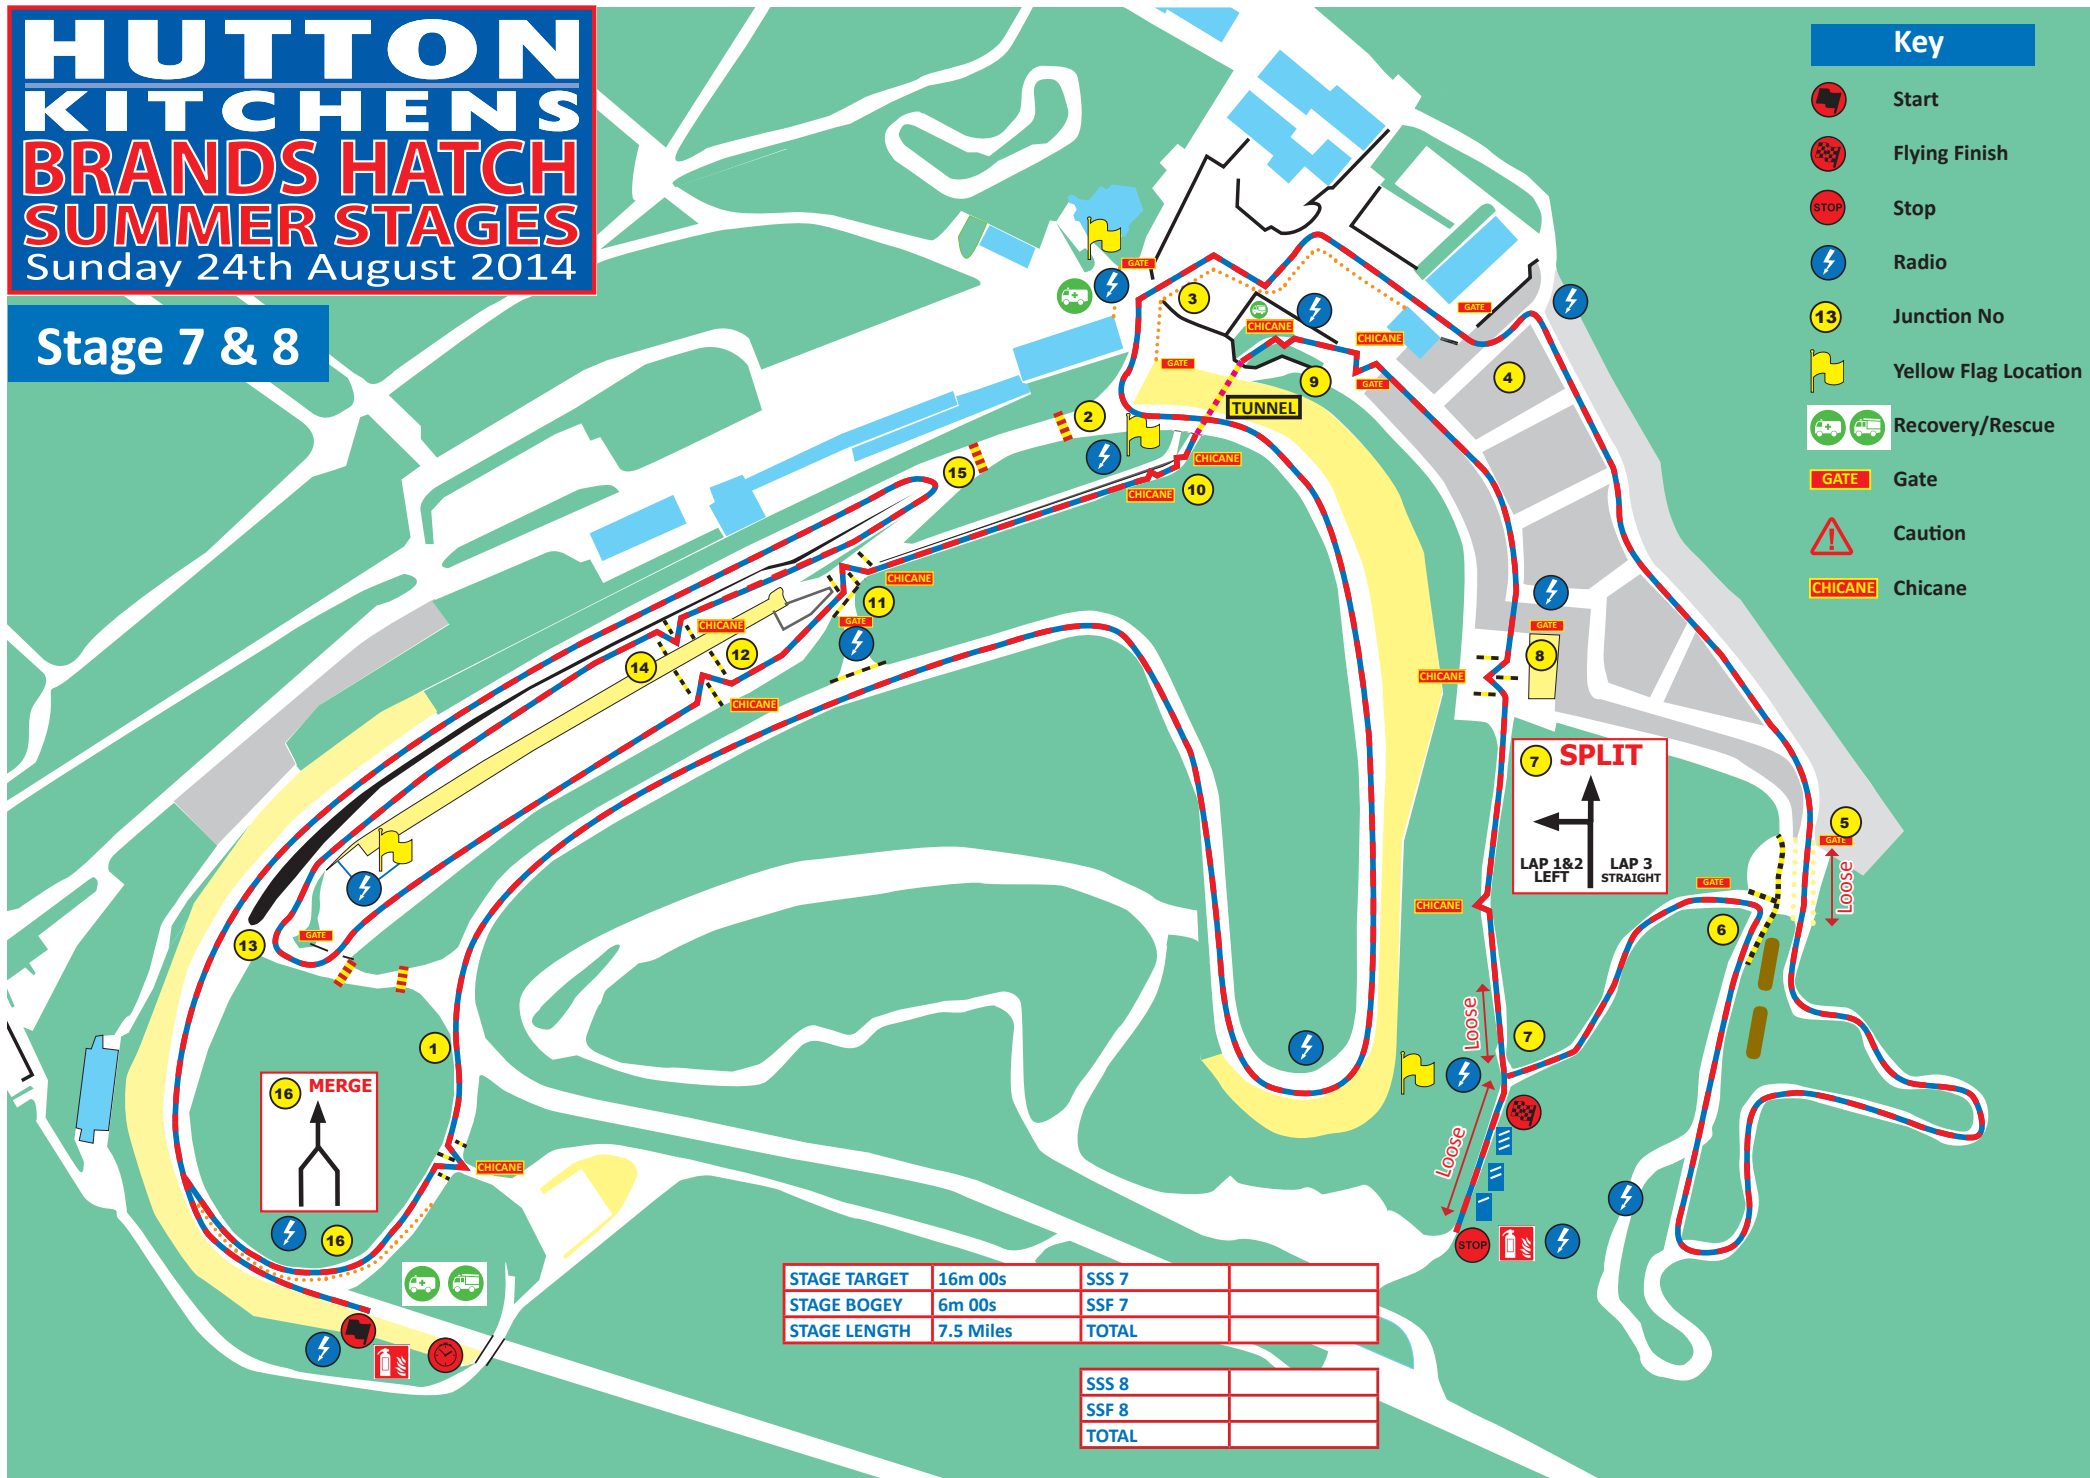

HUTTON KITCHENS BRANDS HATCH SUMMER STAGES

Sunday 24th August 2014

Stage 1 & 2

Key

-  Start
-  Flying Finish
-  Stop
-  Radio
-  Junction No
-  Yellow Flag Location
-  Recovery/Rescue
-  Gate
-  Caution
-  Chicane

STAGE TARGET	16m 00s	SSS 3	
STAGE BOGEY	5m 36s	SSF 3	
STAGE LENGTH	7.0 Miles	TOTAL	

SSS 4	
SSF 4	
TOTAL	

HUTTON KITCHENS BRANDS HATCH SUMMER STAGES

Sunday 24th August 2014

Stage 5 & 6

Key

-  Start
-  Flying Finish
-  Stop
-  Radio
-  Junction No
-  Yellow Flag Location
-  Recovery/Rescue
-  Gate
-  Caution
-  Chicane

STAGE TARGET	16m 00s	SSS 5	
STAGE BOGEY	5m 12s	SSF 5	
STAGE LENGTH	6.5 Miles	TOTAL	

SSS 6	
SSF 6	
TOTAL	

HUTTON KITCHENS BRANDS HATCH SUMMER STAGES

Sunday 24th August 2014

Stage 7 & 8

Key

-  Start
-  Flying Finish
-  Stop
-  Radio
-  Junction No
-  Yellow Flag Location
-  Recovery/Rescue
-  Gate
-  Caution
-  Chicane

STAGE TARGET	16m 00s	SSS 7	
STAGE BOGEY	6m 00s	SSF 7	
STAGE LENGTH	7.5 Miles	TOTAL	

SSS 8	
SSF 8	
TOTAL	