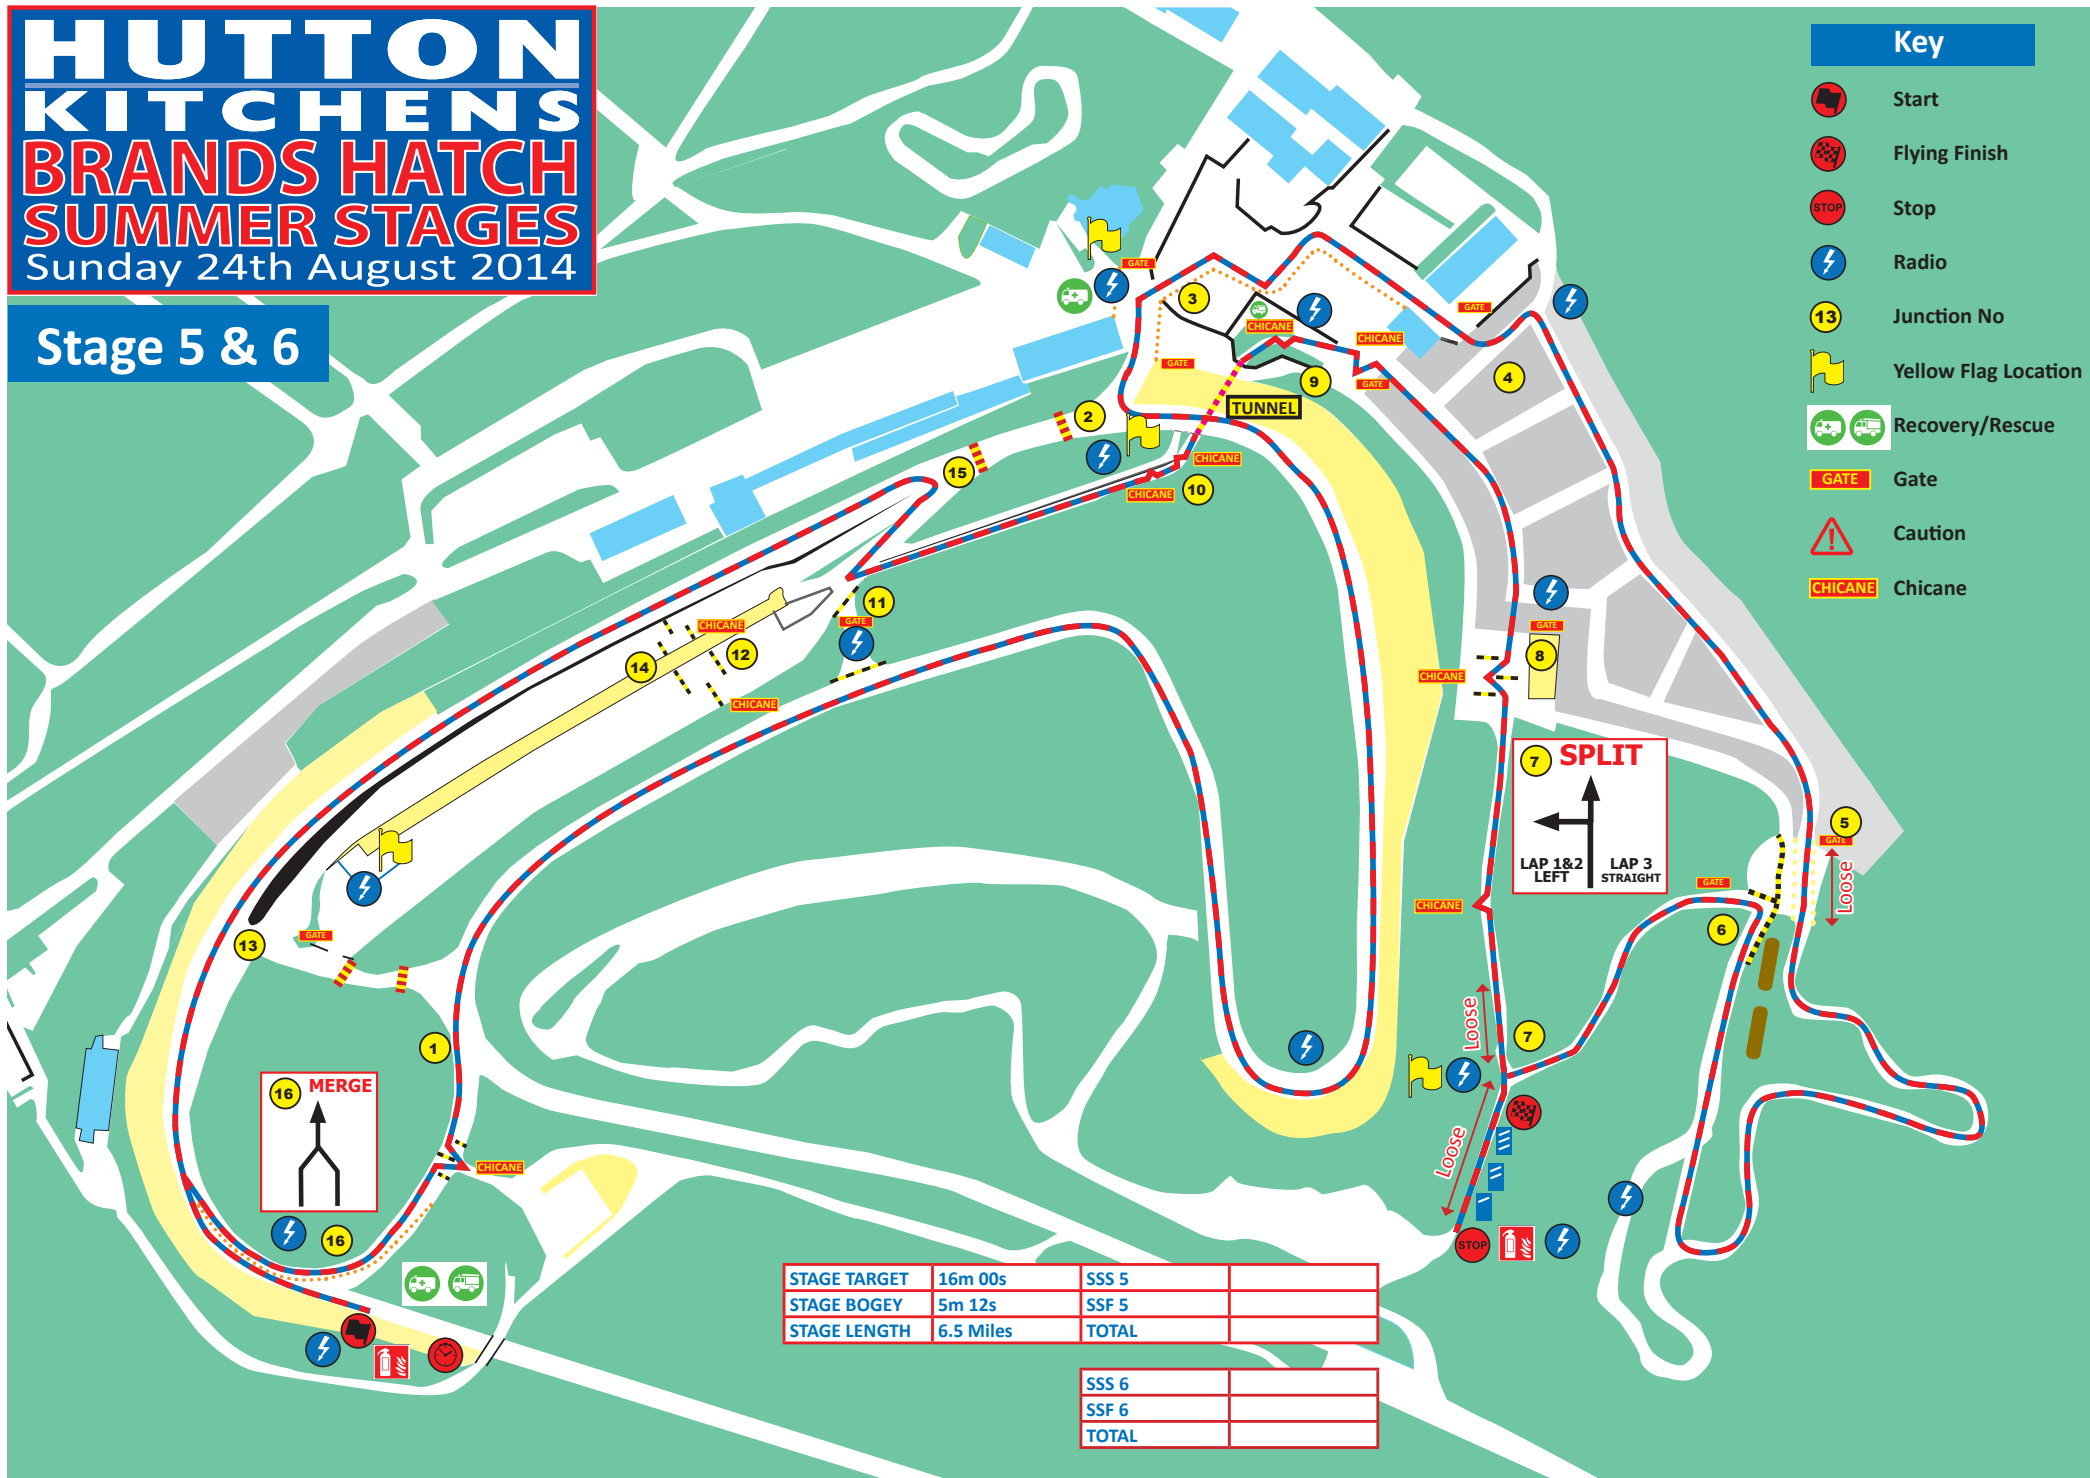

HUTTON KITCHENS BRANDS HATCH SUMMER STAGES

Sunday 24th August 2014

Stage 1 & 2

Key

-  Start
-  Flying Finish
-  Stop
-  Radio
-  Junction No
-  Yellow Flag Location
-  Recovery/Rescue
-  Gate
-  Caution
-  Chicane

STAGE TARGET	16m 00s	SSS 1	
STAGE BOGEY	6m 24s	SSF 1	
STAGE LENGTH	8.0 Miles	TOTAL	

SSS 2	
SSF 2	
TOTAL	

HUTTON KITCHENS BRANDS HATCH SUMMER STAGES

Sunday 24th August 2014

Stage 3 & 4

Key

-  Start
-  Flying Finish
-  Stop
-  Radio
-  Junction No
-  Yellow Flag Location
-  Recovery/Rescue
-  Gate
-  Caution
-  Chicane

STAGE TARGET	16m 00s	SSS 3	
STAGE BOGEY	5m 36s	SSF 3	
STAGE LENGTH	7.0 Miles	TOTAL	

SSS 4	
SSF 4	
TOTAL	

HUTTON KITCHENS BRANDS HATCH SUMMER STAGES

Sunday 24th August 2014

Stage 5 & 6

Key

-  Start
-  Flying Finish
-  Stop
-  Radio
-  Junction No
-  Yellow Flag Location
-  Recovery/Rescue
-  Gate
-  Caution
-  Chicane

STAGE TARGET	16m 00s	SSS 5	
STAGE BOGEY	5m 12s	SSF 5	
STAGE LENGTH	6.5 Miles	TOTAL	

SSS 6	
SSF 6	
TOTAL	

HUTTON KITCHENS BRANDS HATCH SUMMER STAGES

Sunday 24th August 2014

Stage 7 & 8

Key

-  Start
-  Flying Finish
-  Stop
-  Radio
-  Junction No
-  Yellow Flag Location
-  Recovery/Rescue
-  Gate
-  Caution
-  Chicane