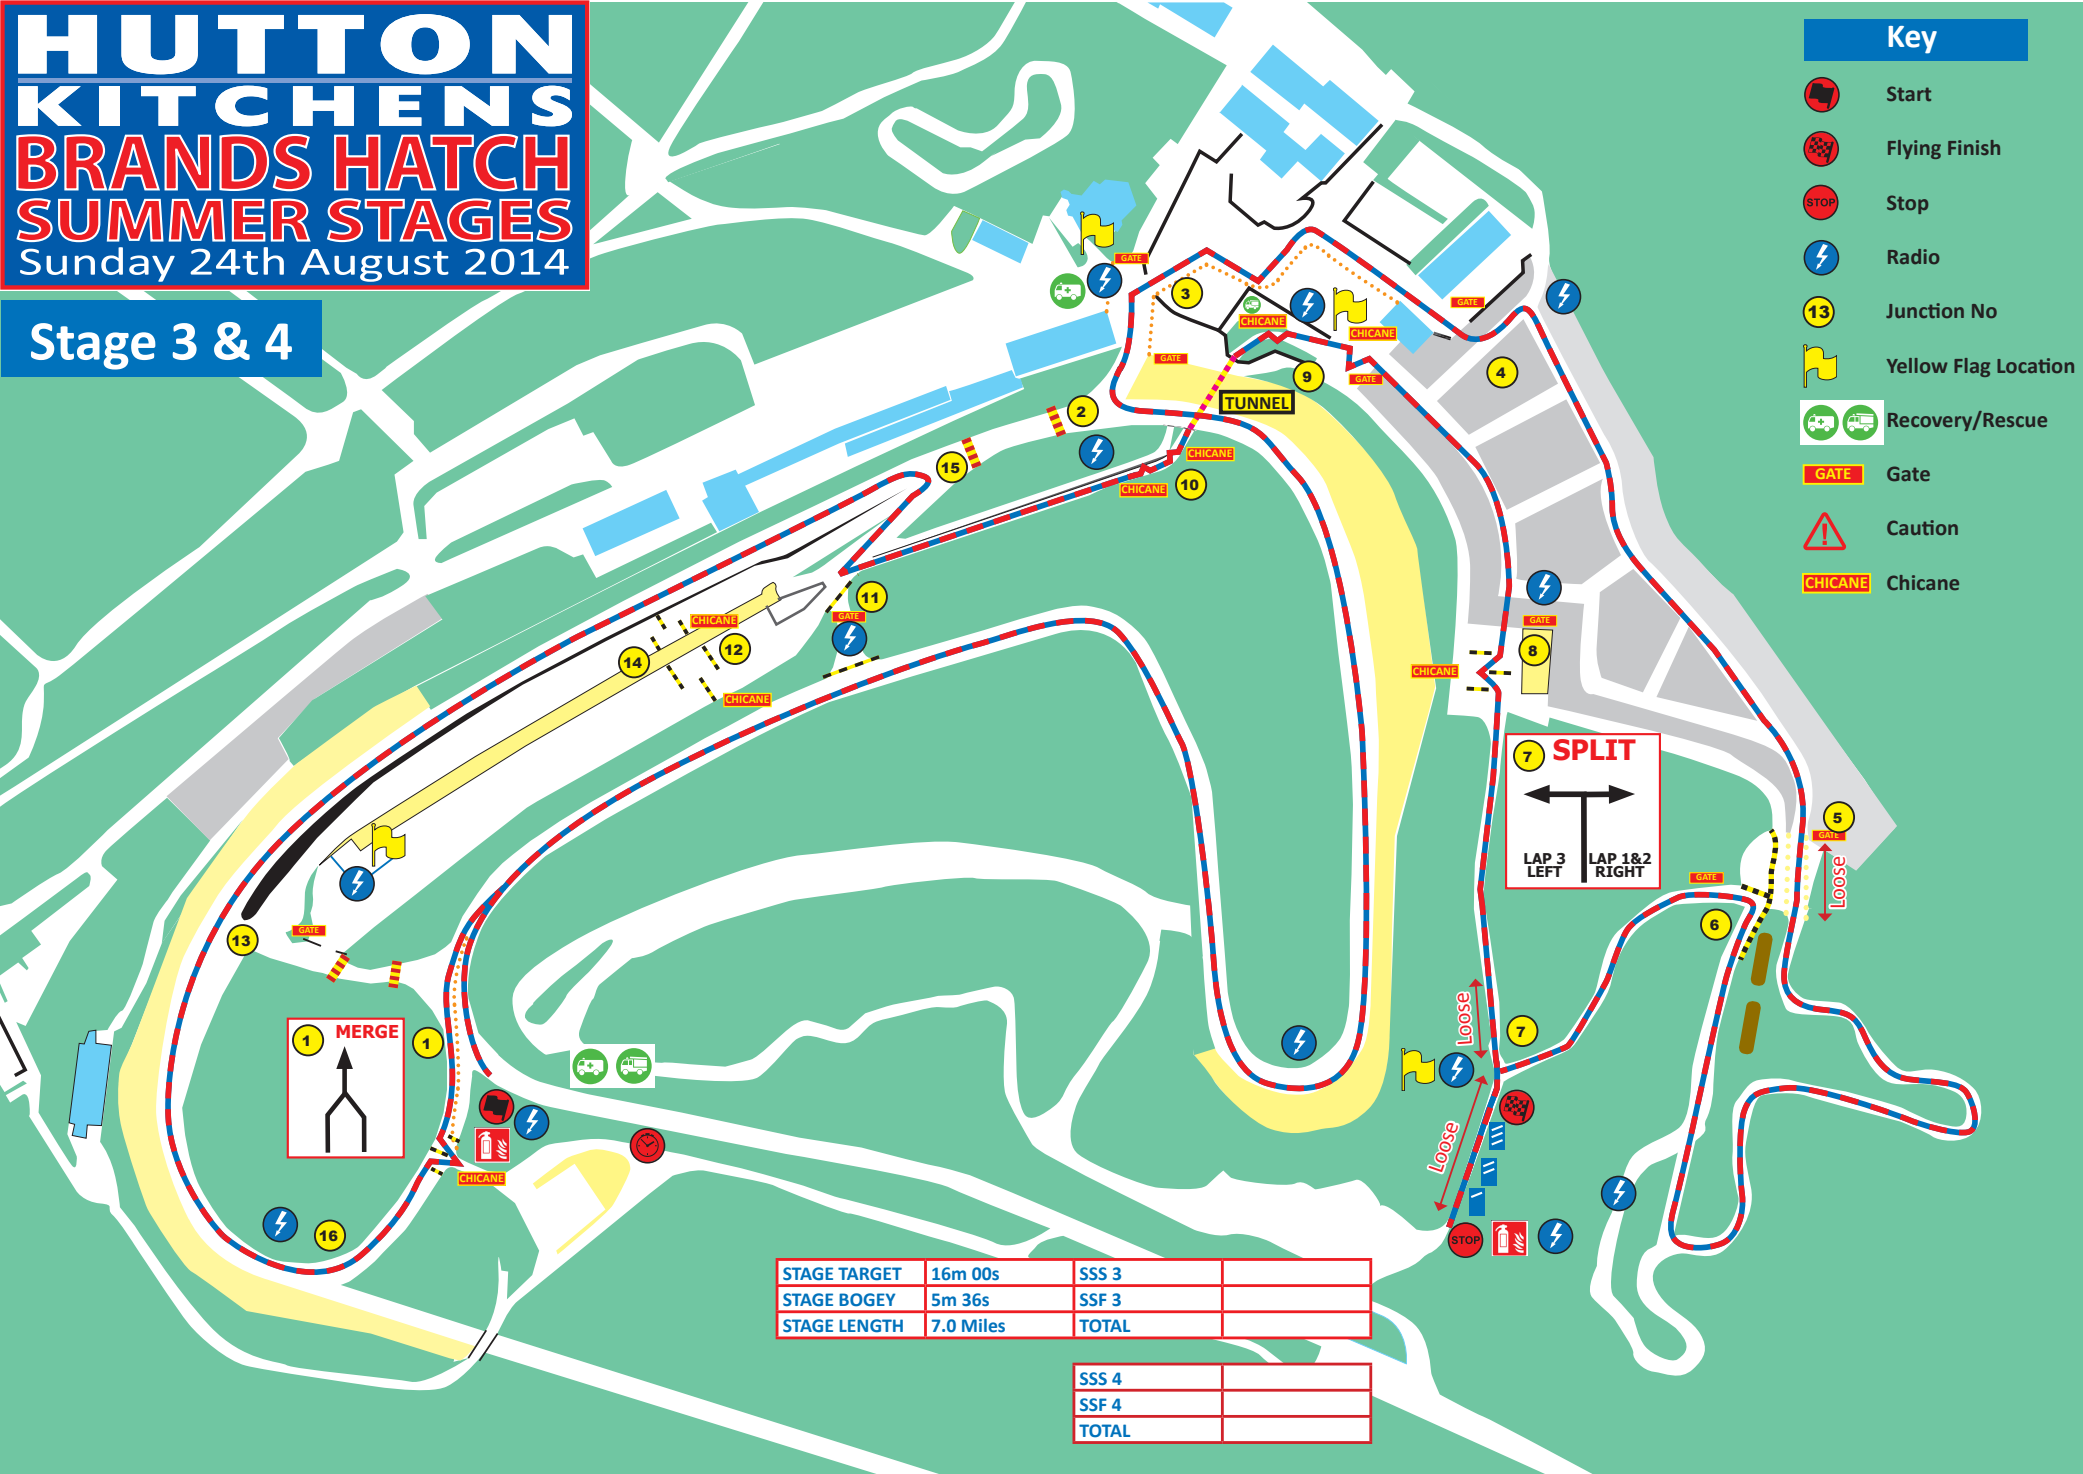

HUTTON KITCHENS BRANDS HATCH SUMMER STAGES

Sunday 24th August 2014

Stage 1 & 2

Key

-  Start
-  Flying Finish
-  Stop
-  Radio
-  Junction No
-  Yellow Flag Location
-  Recovery/Rescue
-  Gate
-  Caution
-  Chicane

STAGE TARGET	16m 00s	SSS 1	
STAGE BOGEY	6m 24s	SSF 1	
STAGE LENGTH	8.0 Miles	TOTAL	

SSS 2	
SSF 2	
TOTAL	

HUTTON KITCHENS BRANDS HATCH SUMMER STAGES

Sunday 24th August 2014

Stage 3 & 4

Key

-  Start
-  Flying Finish
-  Stop
-  Radio
-  Junction No
-  Yellow Flag Location
-  Recovery/Rescue
-  Gate
-  Caution
-  Chicane

STAGE TARGET	16m 00s	SSS 3	
STAGE BOGEY	5m 36s	SSF 3	
STAGE LENGTH	7.0 Miles	TOTAL	

SSS 4	
SSF 4	
TOTAL	

HUTTON KITCHENS BRANDS HATCH SUMMER STAGES

Sunday 24th August 2014

Stage 5 & 6

Key

-  Start
-  Flying Finish
-  Stop
-  Radio
-  Junction No
-  Yellow Flag Location
-  Recovery/Rescue
-  Gate
-  Caution
-  Chicane

STAGE TARGET	16m 00s	SSS 5	
STAGE BOGEY	5m 12s	SSF 5	
STAGE LENGTH	6.5 Miles	TOTAL	

SSS 6	
SSF 6	
TOTAL	

HUTTON KITCHENS BRANDS HATCH SUMMER STAGES

Sunday 24th August 2014

Stage 7 & 8

Key

-  Start
-  Flying Finish
-  Stop
-  Radio
-  Junction No
-  Yellow Flag Location
-  Recovery/Rescue
-  Gate
-  Caution
-  Chicane