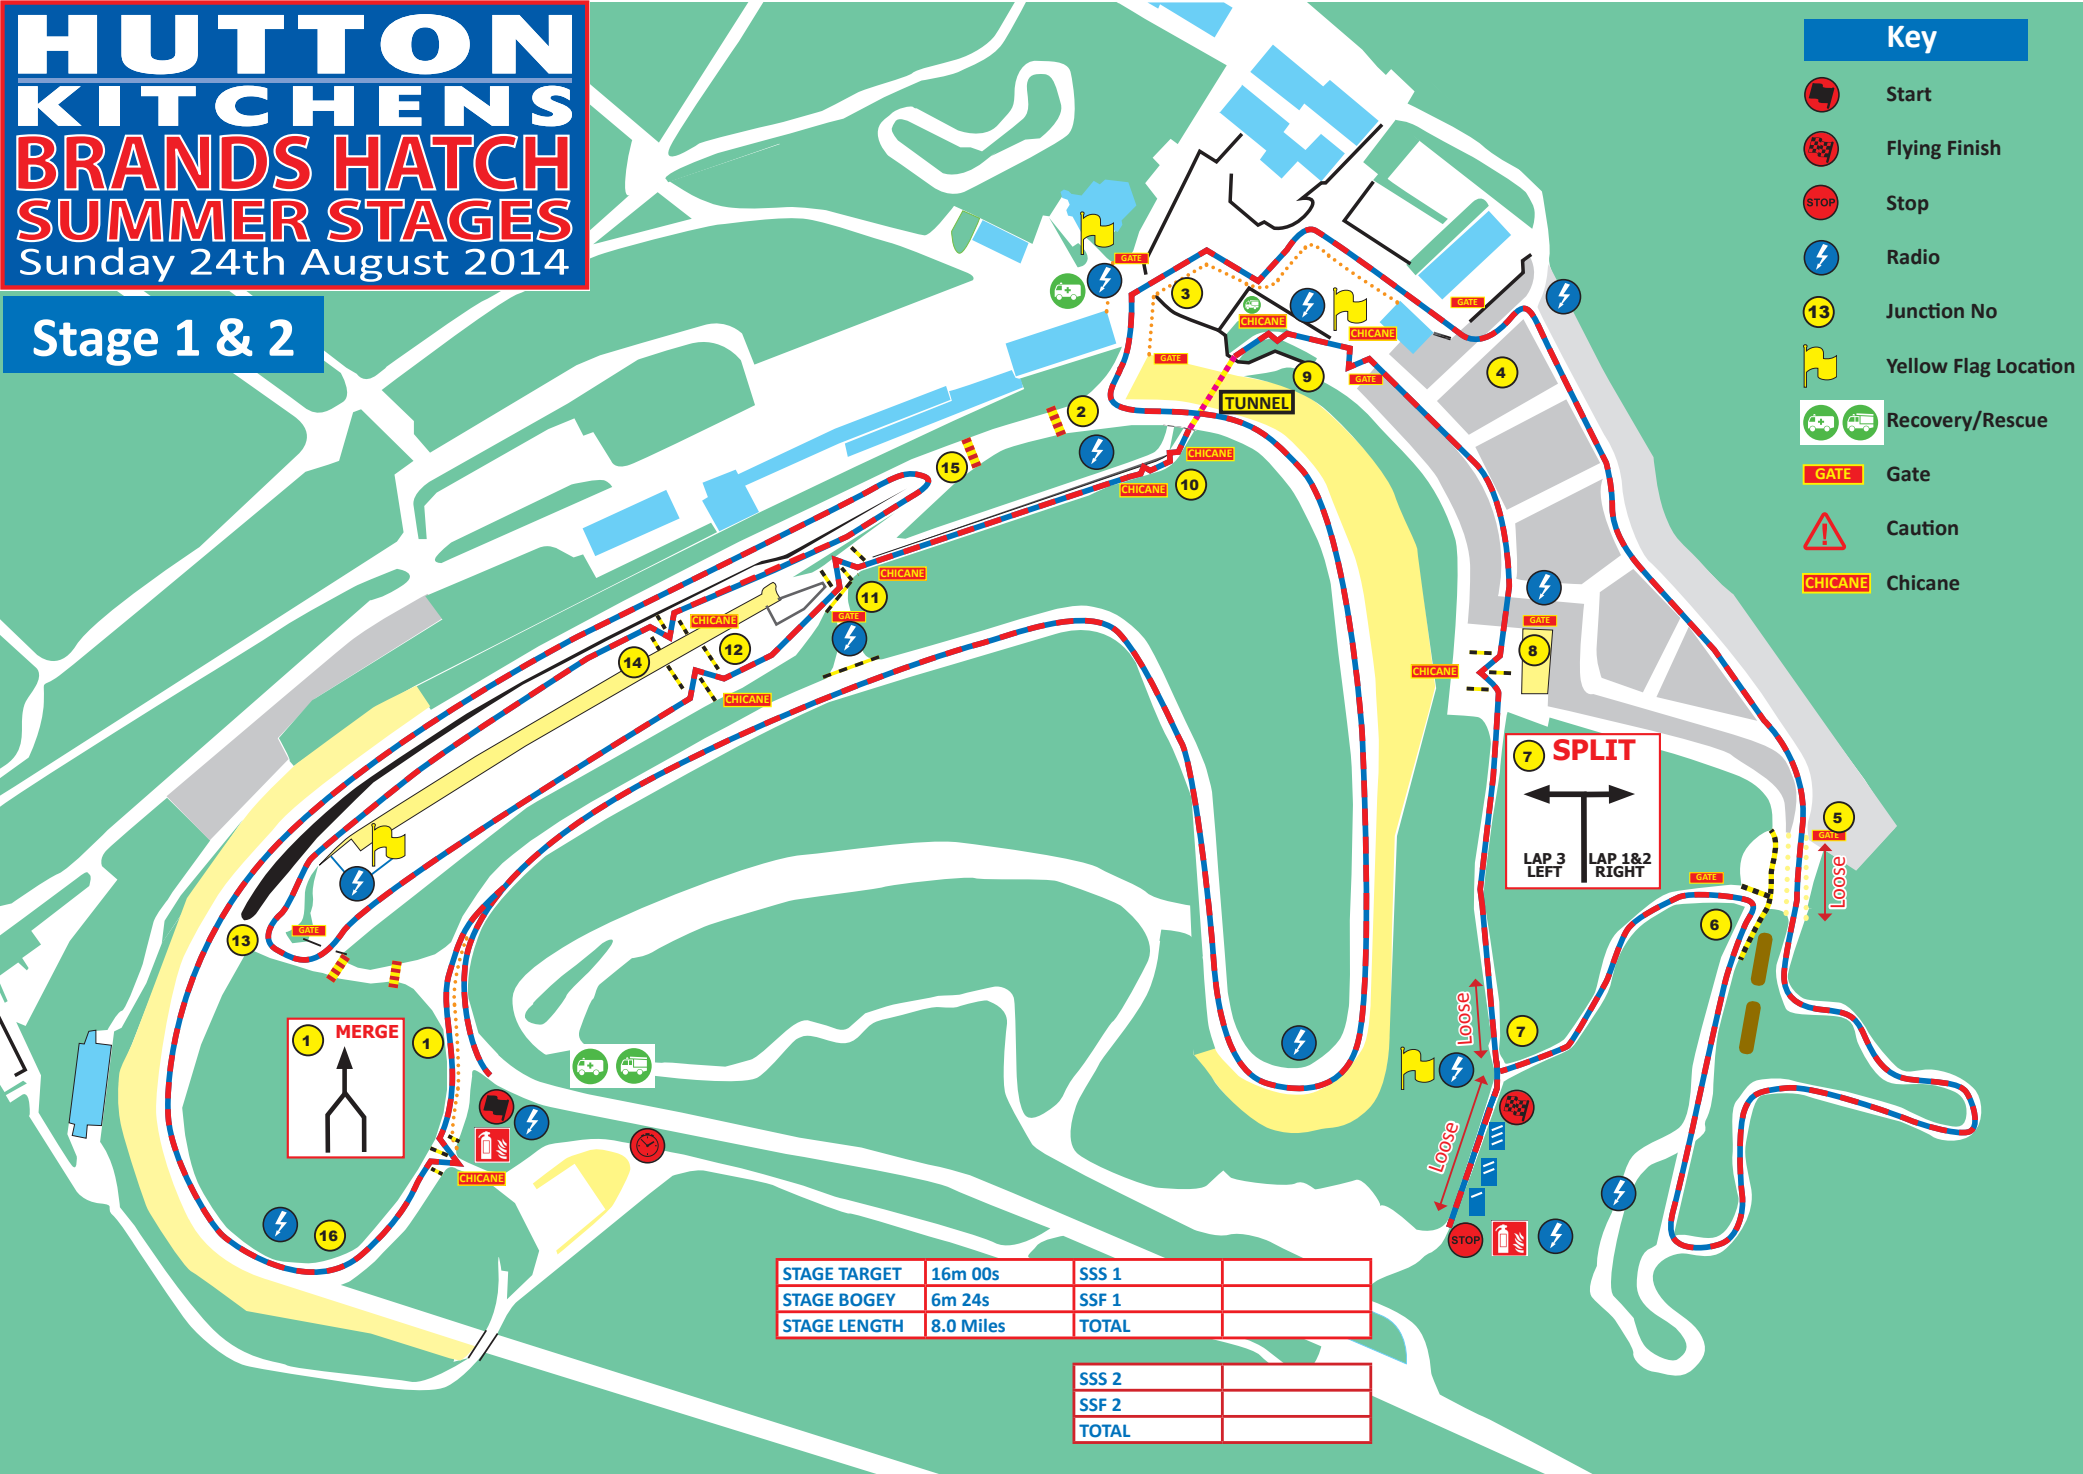

HUTTON KITCHENS BRANDS HATCH SUMMER STAGES

Sunday 24th August 2014

Stage 1 & 2

Key

-  Start
-  Flying Finish
-  Stop
-  Radio
-  Junction No
-  Yellow Flag Location
-  Recovery/Rescue
-  Gate
-  Caution
-  Chicane

STAGE TARGET	16m 00s	SSS 1	
STAGE BOGEY	6m 24s	SSF 1	
STAGE LENGTH	8.0 Miles	TOTAL	

SSS 2	
SSF 2	
TOTAL	

HUTTON KITCHENS BRANDS HATCH SUMMER STAGES

Sunday 24th August 2014

Stage 3 & 4

Key

-  Start
-  Flying Finish
-  Stop
-  Radio
-  Junction No
-  Yellow Flag Location
-  Recovery/Rescue
-  Gate
-  Caution
-  Chicane

STAGE TARGET	16m 00s	SSS 3	
STAGE BOGEY	5m 36s	SSF 3	
STAGE LENGTH	7.0 Miles	TOTAL	

SSS 4	
SSF 4	
TOTAL	

HUTTON KITCHENS BRANDS HATCH SUMMER STAGES

Sunday 24th August 2014

Stage 5 & 6

Key

-  Start
-  Flying Finish
-  Stop
-  Radio
-  Junction No
-  Yellow Flag Location
-  Recovery/Rescue
-  Gate
-  Caution
-  Chicane

STAGE TARGET	16m 00s	SSS 5	
STAGE BOGEY	5m 12s	SSF 5	
STAGE LENGTH	6.5 Miles	TOTAL	

SSS 6	
SSF 6	
TOTAL	

HUTTON KITCHENS BRANDS HATCH SUMMER STAGES

Sunday 24th August 2014

Stage 7 & 8

Key

-  Start
-  Flying Finish
-  Stop
-  Radio
-  Junction No
-  Yellow Flag Location
-  Recovery/Rescue
-  Gate
-  Caution
-  Chicane