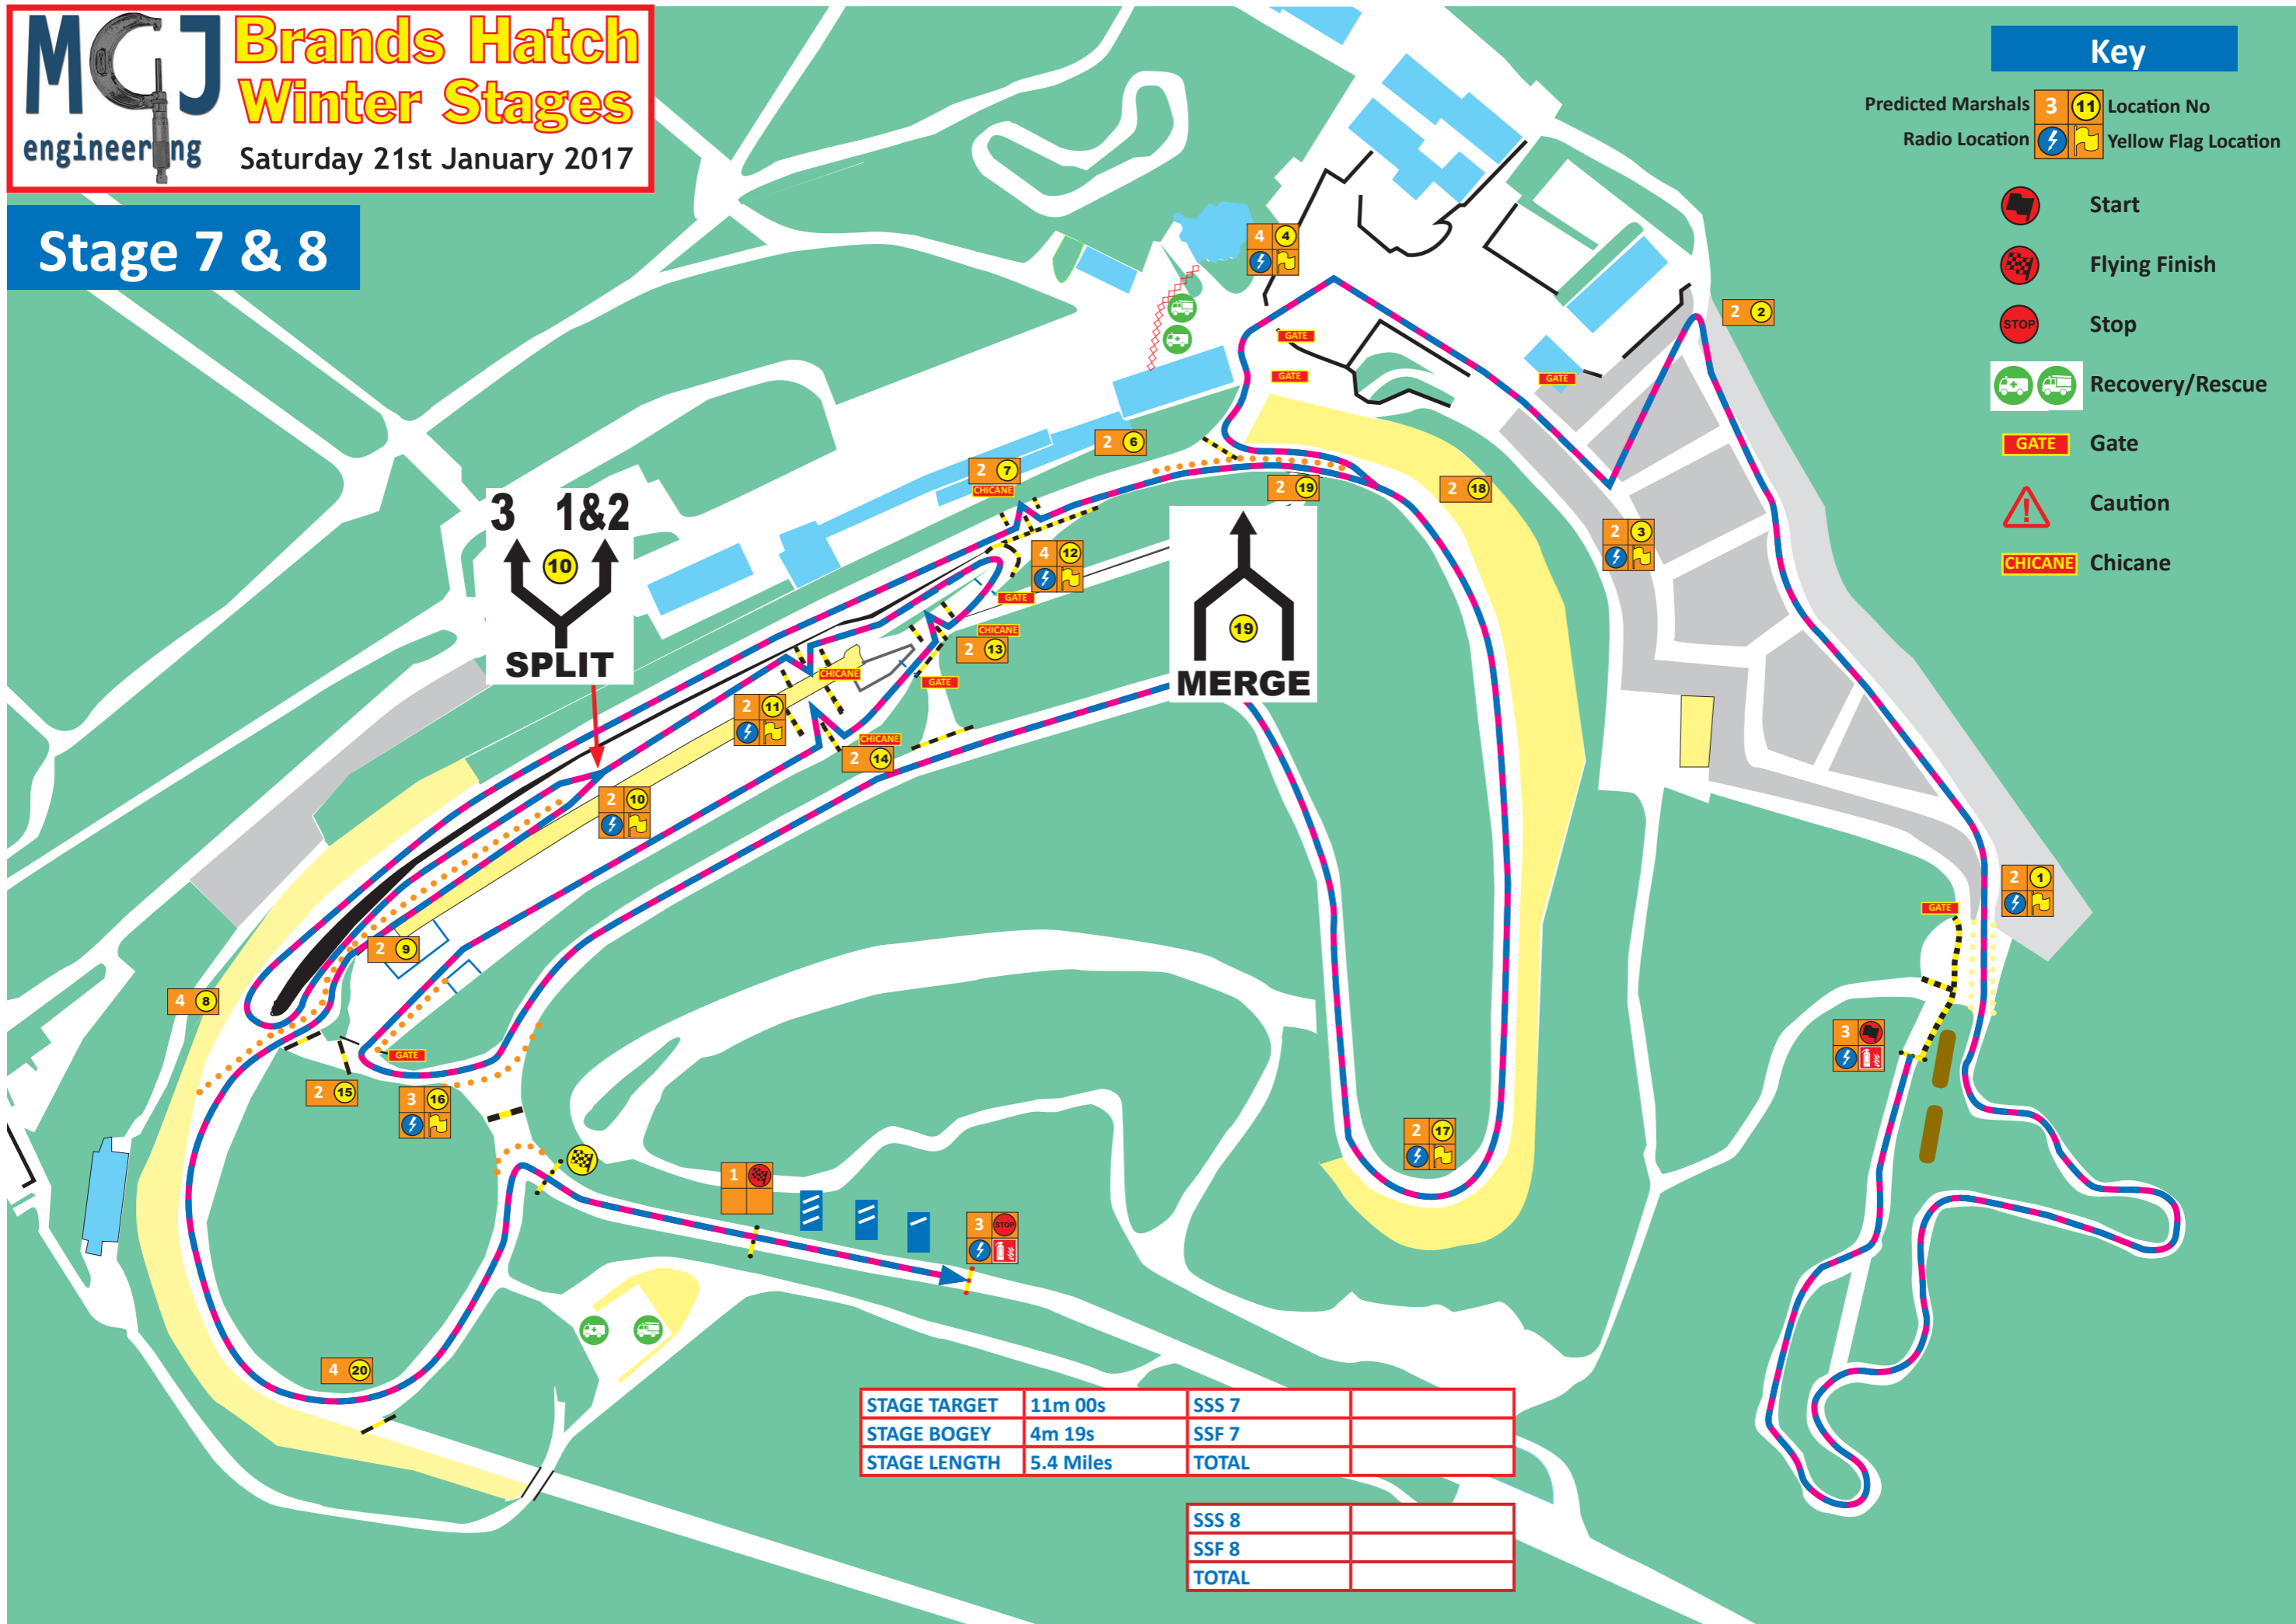

Stage 1 & 2

Key

Predicted Marshals 3 11 Location No
 Radio Location ⚡ 🚩 Yellow Flag Location

- Start
- Flying Finish
- Stop
- Recovery/Rescue
- Gate
- Caution
- Chicane

STAGE TARGET	11m 00s	SSS 1	
STAGE BOGEY	3m 55s	SSF 1	
STAGE LENGTH	4.9 Miles	TOTAL	

SSS 2	
SSF 2	
TOTAL	

Stage 3 & 4

Key

Predicted Marshals 3 11 Location No
 Radio Location ⚡ 🚩 Yellow Flag Location

- Start
- Flying Finish
- Stop
- Recovery/Rescue
- Gate
- Caution
- Chicane

STAGE TARGET	11m 00s	SSS 3	
STAGE BOGEY	3m 46s	SSF 3	
STAGE LENGTH	4.7 Miles	TOTAL	

SSS 4	
SSF 4	
TOTAL	

Stage 5 & 6

Key

Predicted Marshals 3 11 Location No
 Radio Location ⚡ 🚩 Yellow Flag Location

- Start
- Flying Finish
- Stop
- Recovery/Rescue
- Gate
- Caution
- Chicane

STAGE TARGET	11m 00s	SSS 5	
STAGE BOGEY	3m 50s	SSF 5	
STAGE LENGTH	4.8 Miles	TOTAL	

SSS 6	
SSF 6	
TOTAL	

Stage 7 & 8

Key

Predicted Marshals 3 11 Location No
 Radio Location ⚡ 🚩 Yellow Flag Location

- Start
- Flying Finish
- Stop
- Recovery/Rescue
- Gate
- Caution
- Chicane

STAGE TARGET	11m 00s	SSS 7	
STAGE BOGEY	4m 19s	SSF 7	
STAGE LENGTH	5.4 Miles	TOTAL	