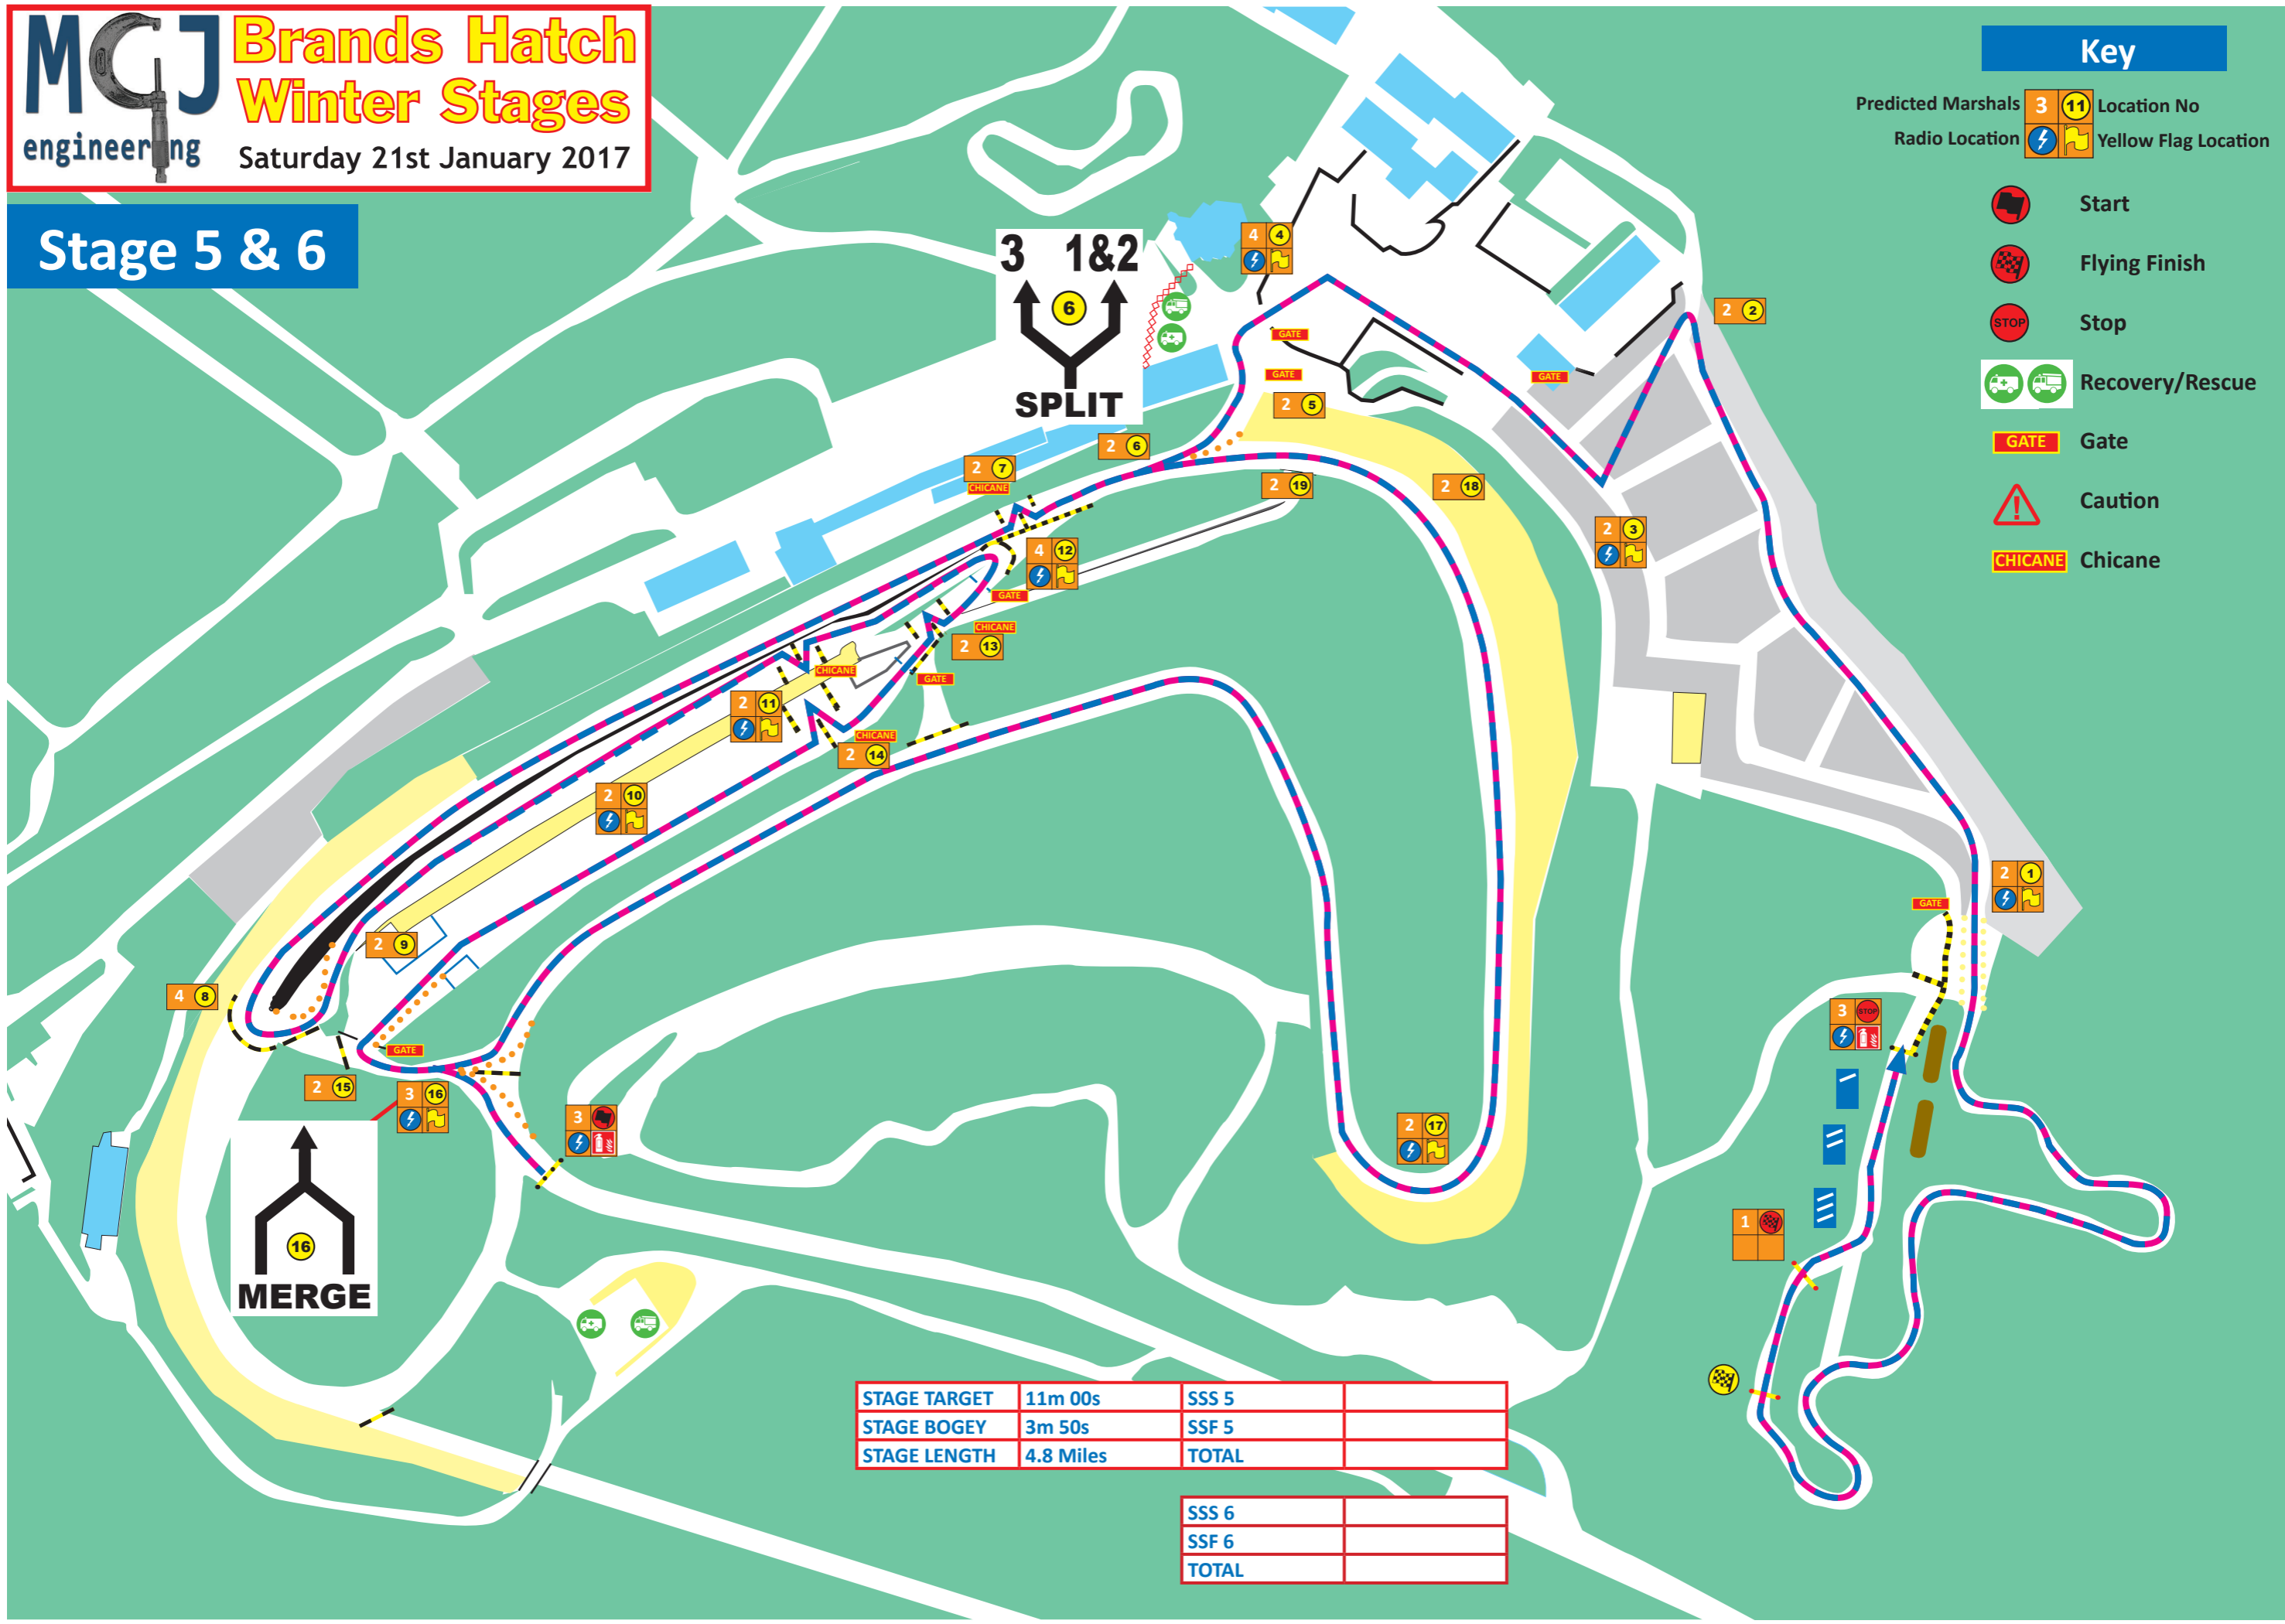

Stage 1 & 2

Key

Predicted Marshals 3 11 Location No
 Radio Location ⚡ 🚩 Yellow Flag Location

- Start
- Flying Finish
- Stop
- Recovery/Rescue
- Gate
- Caution
- Chicane

STAGE TARGET	11m 00s	SSS 1	
STAGE BOGEY	3m 55s	SSF 1	
STAGE LENGTH	4.9 Miles	TOTAL	

SSS 2	
SSF 2	
TOTAL	

Stage 3 & 4

Key

Predicted Marshals 3 11 Location No
 Radio Location ⚡ 🚩 Yellow Flag Location

- Start
- Flying Finish
- Stop
- Recovery/Rescue
- Gate
- Caution
- Chicane

STAGE TARGET	11m 00s	SSS 3	
STAGE BOGEY	3m 46s	SSF 3	
STAGE LENGTH	4.7 Miles	TOTAL	

SSS 4	
SSF 4	
TOTAL	

Stage 5 & 6

Key

Predicted Marshals 3 11 Location No
 Radio Location ⚡ 🚩 Yellow Flag Location

- Start
- Flying Finish
- Stop
- Recovery/Rescue
- Gate
- Caution
- Chicane

STAGE TARGET	11m 00s	SSS 5	
STAGE BOGEY	3m 50s	SSF 5	
STAGE LENGTH	4.8 Miles	TOTAL	

SSS 6	
SSF 6	
TOTAL	

Stage 7 & 8

Key

Predicted Marshals 3 11 Location No
 Radio Location ⚡ 🚩 Yellow Flag Location

- Start
- Flying Finish
- Stop
- Recovery/Rescue
- Gate
- Caution
- Chicane

STAGE TARGET	11m 00s	SSS 7	
STAGE BOGEY	4m 19s	SSF 7	
STAGE LENGTH	5.4 Miles	TOTAL	