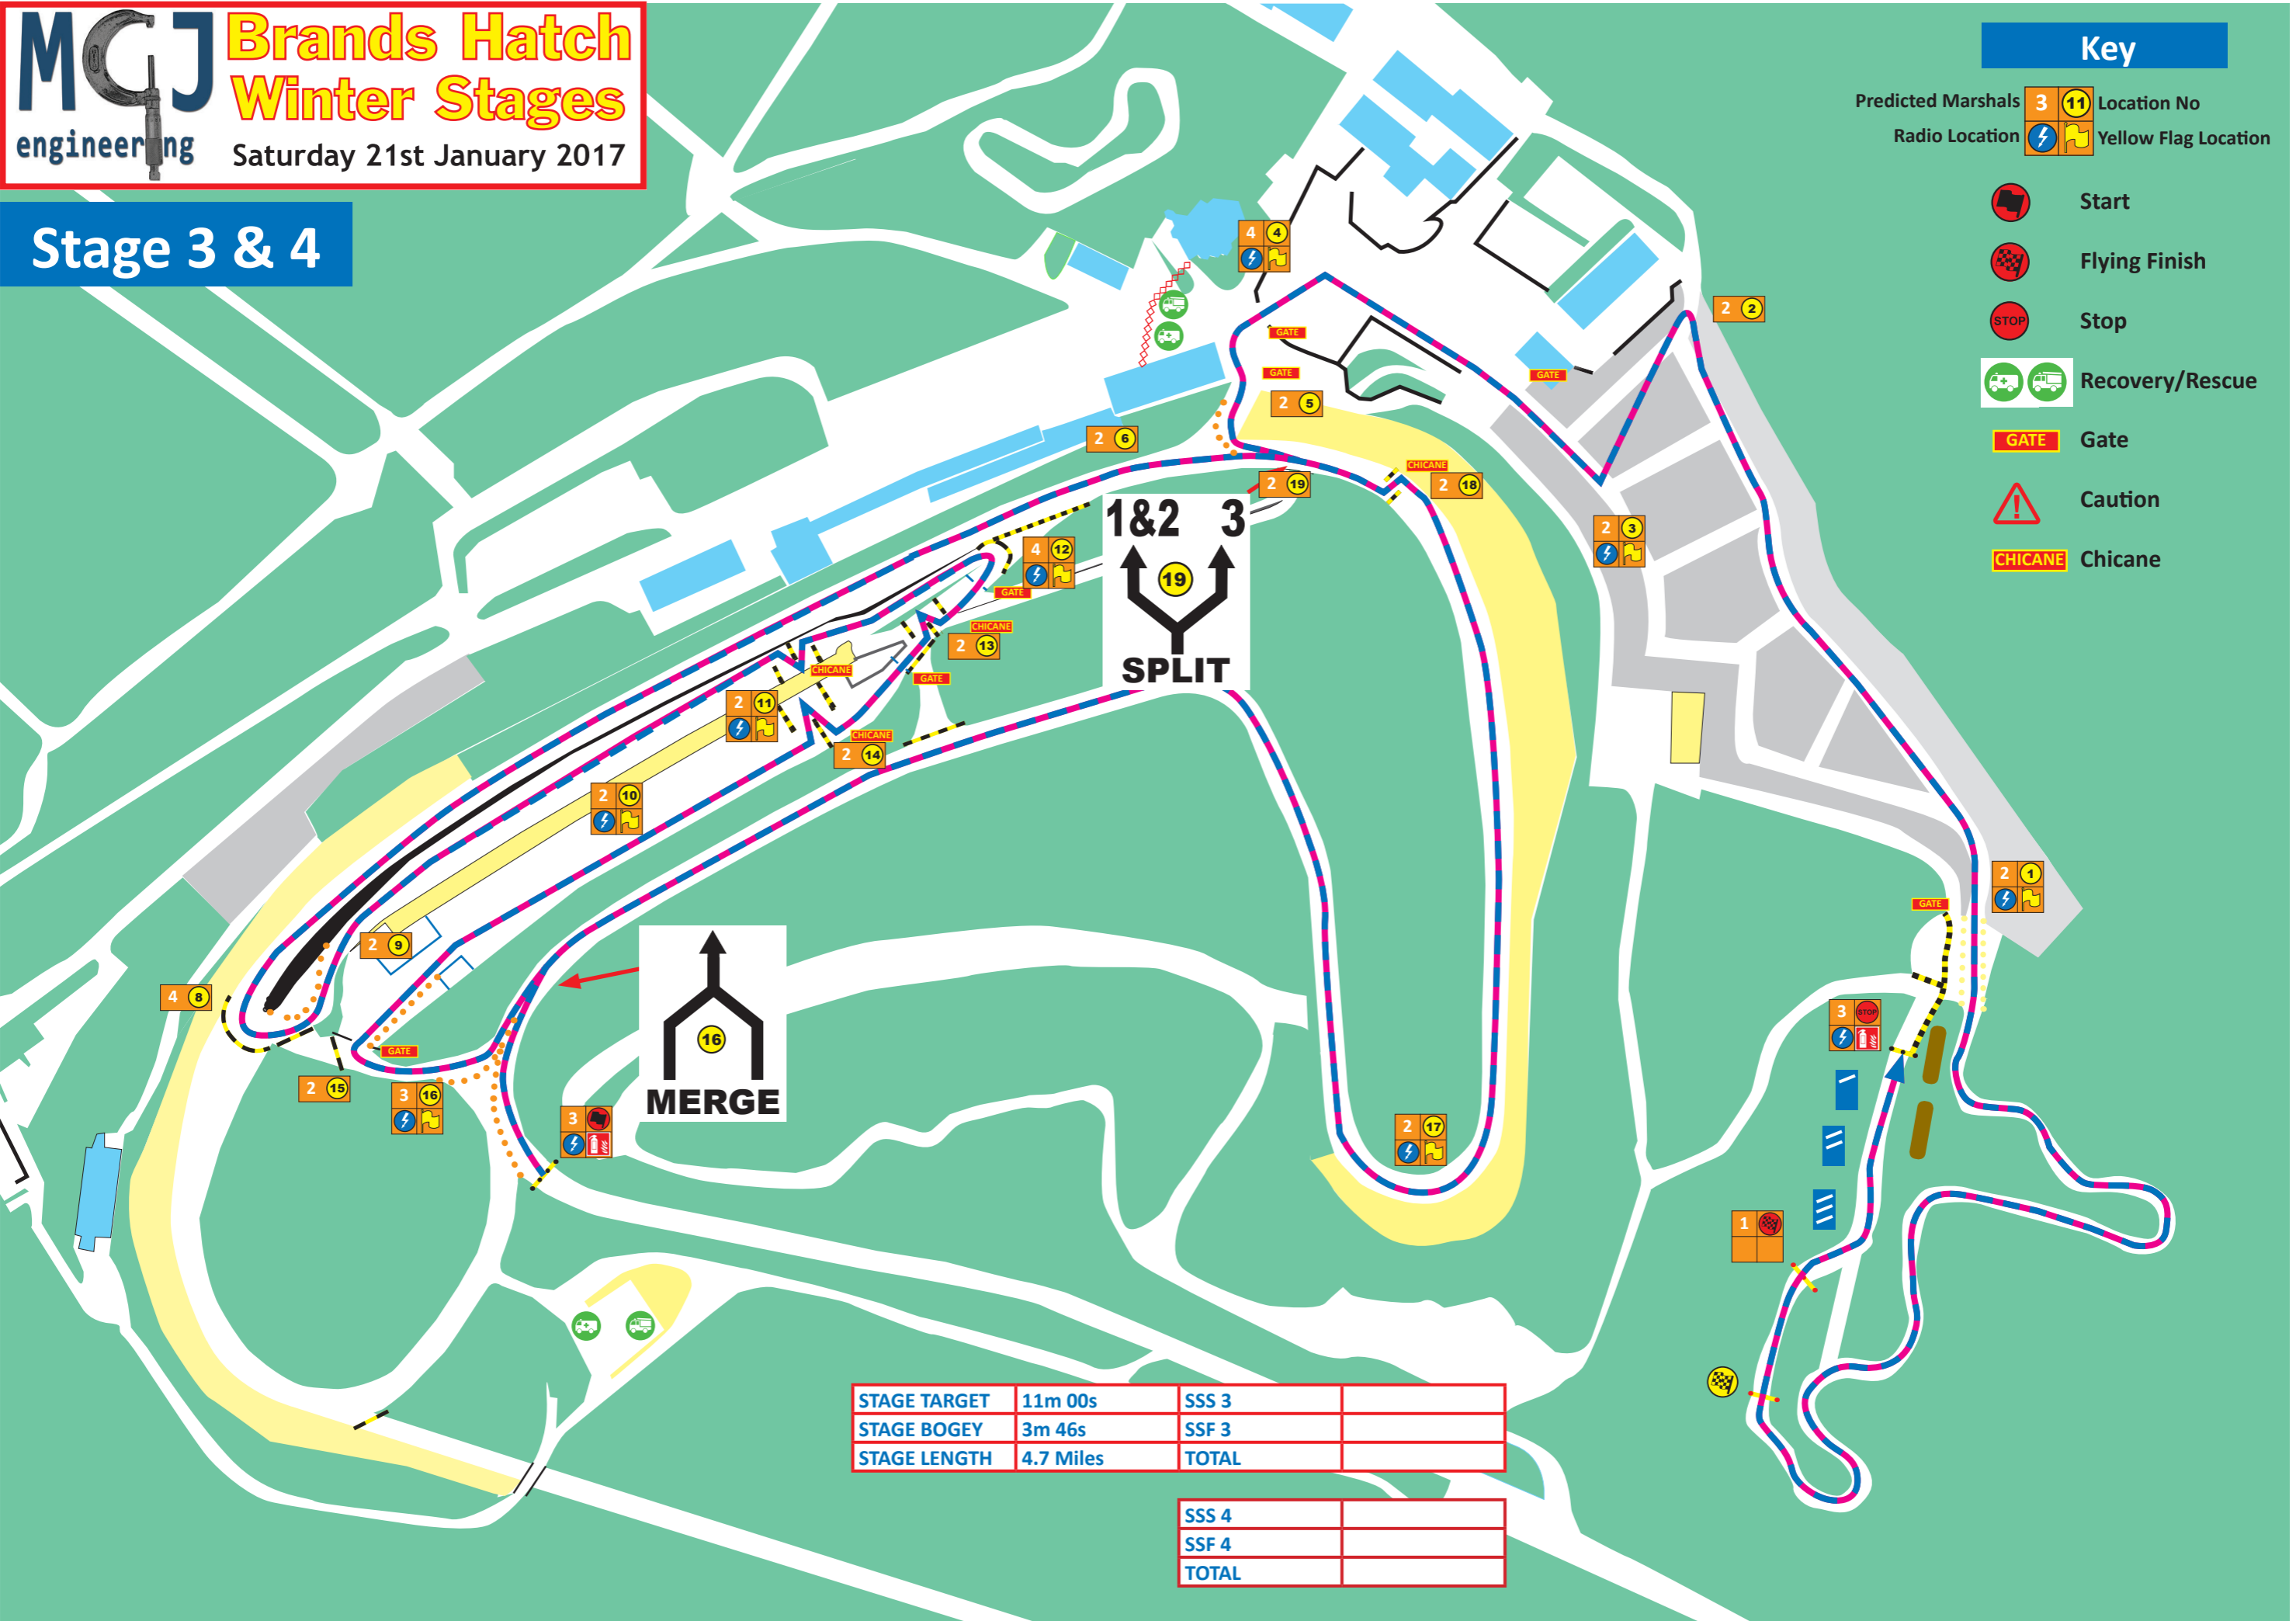

Stage 1 & 2

Key

Predicted Marshals 3 11 Location No
 Radio Location ⚡ 🚩 Yellow Flag Location

- Start
- Flying Finish
- Stop
- Recovery/Rescue
- Gate
- Caution
- Chicane

STAGE TARGET	11m 00s	SSS 1	
STAGE BOGEY	3m 55s	SSF 1	
STAGE LENGTH	4.9 Miles	TOTAL	

SSS 2	
SSF 2	
TOTAL	

Stage 3 & 4

Key

Predicted Marshals 3 11 Location No
 Radio Location ⚡ 🚩 Yellow Flag Location

- Start
- Flying Finish
- Stop
- Recovery/Rescue
- Gate
- Caution
- Chicane

STAGE TARGET	11m 00s	SSS 3	
STAGE BOGEY	3m 46s	SSF 3	
STAGE LENGTH	4.7 Miles	TOTAL	

SSS 4	
SSF 4	
TOTAL	

Stage 5 & 6

Key

Predicted Marshals 3 11 Location No
 Radio Location ⚡ 🚩 Yellow Flag Location

- Start
- Flying Finish
- Stop
- Recovery/Rescue
- Gate
- Caution
- Chicane

STAGE TARGET	11m 00s	SSS 5	
STAGE BOGEY	3m 50s	SSF 5	
STAGE LENGTH	4.8 Miles	TOTAL	

SSS 6	
SSF 6	
TOTAL	

Stage 7 & 8

Key

Predicted Marshals 3 11 Location No
 Radio Location ⚡ 🚩 Yellow Flag Location

- Start
- Flying Finish
- Stop
- Recovery/Rescue
- Gate
- Caution
- Chicane

STAGE TARGET	11m 00s	SSS 7	
STAGE BOGEY	4m 19s	SSF 7	
STAGE LENGTH	5.4 Miles	TOTAL	