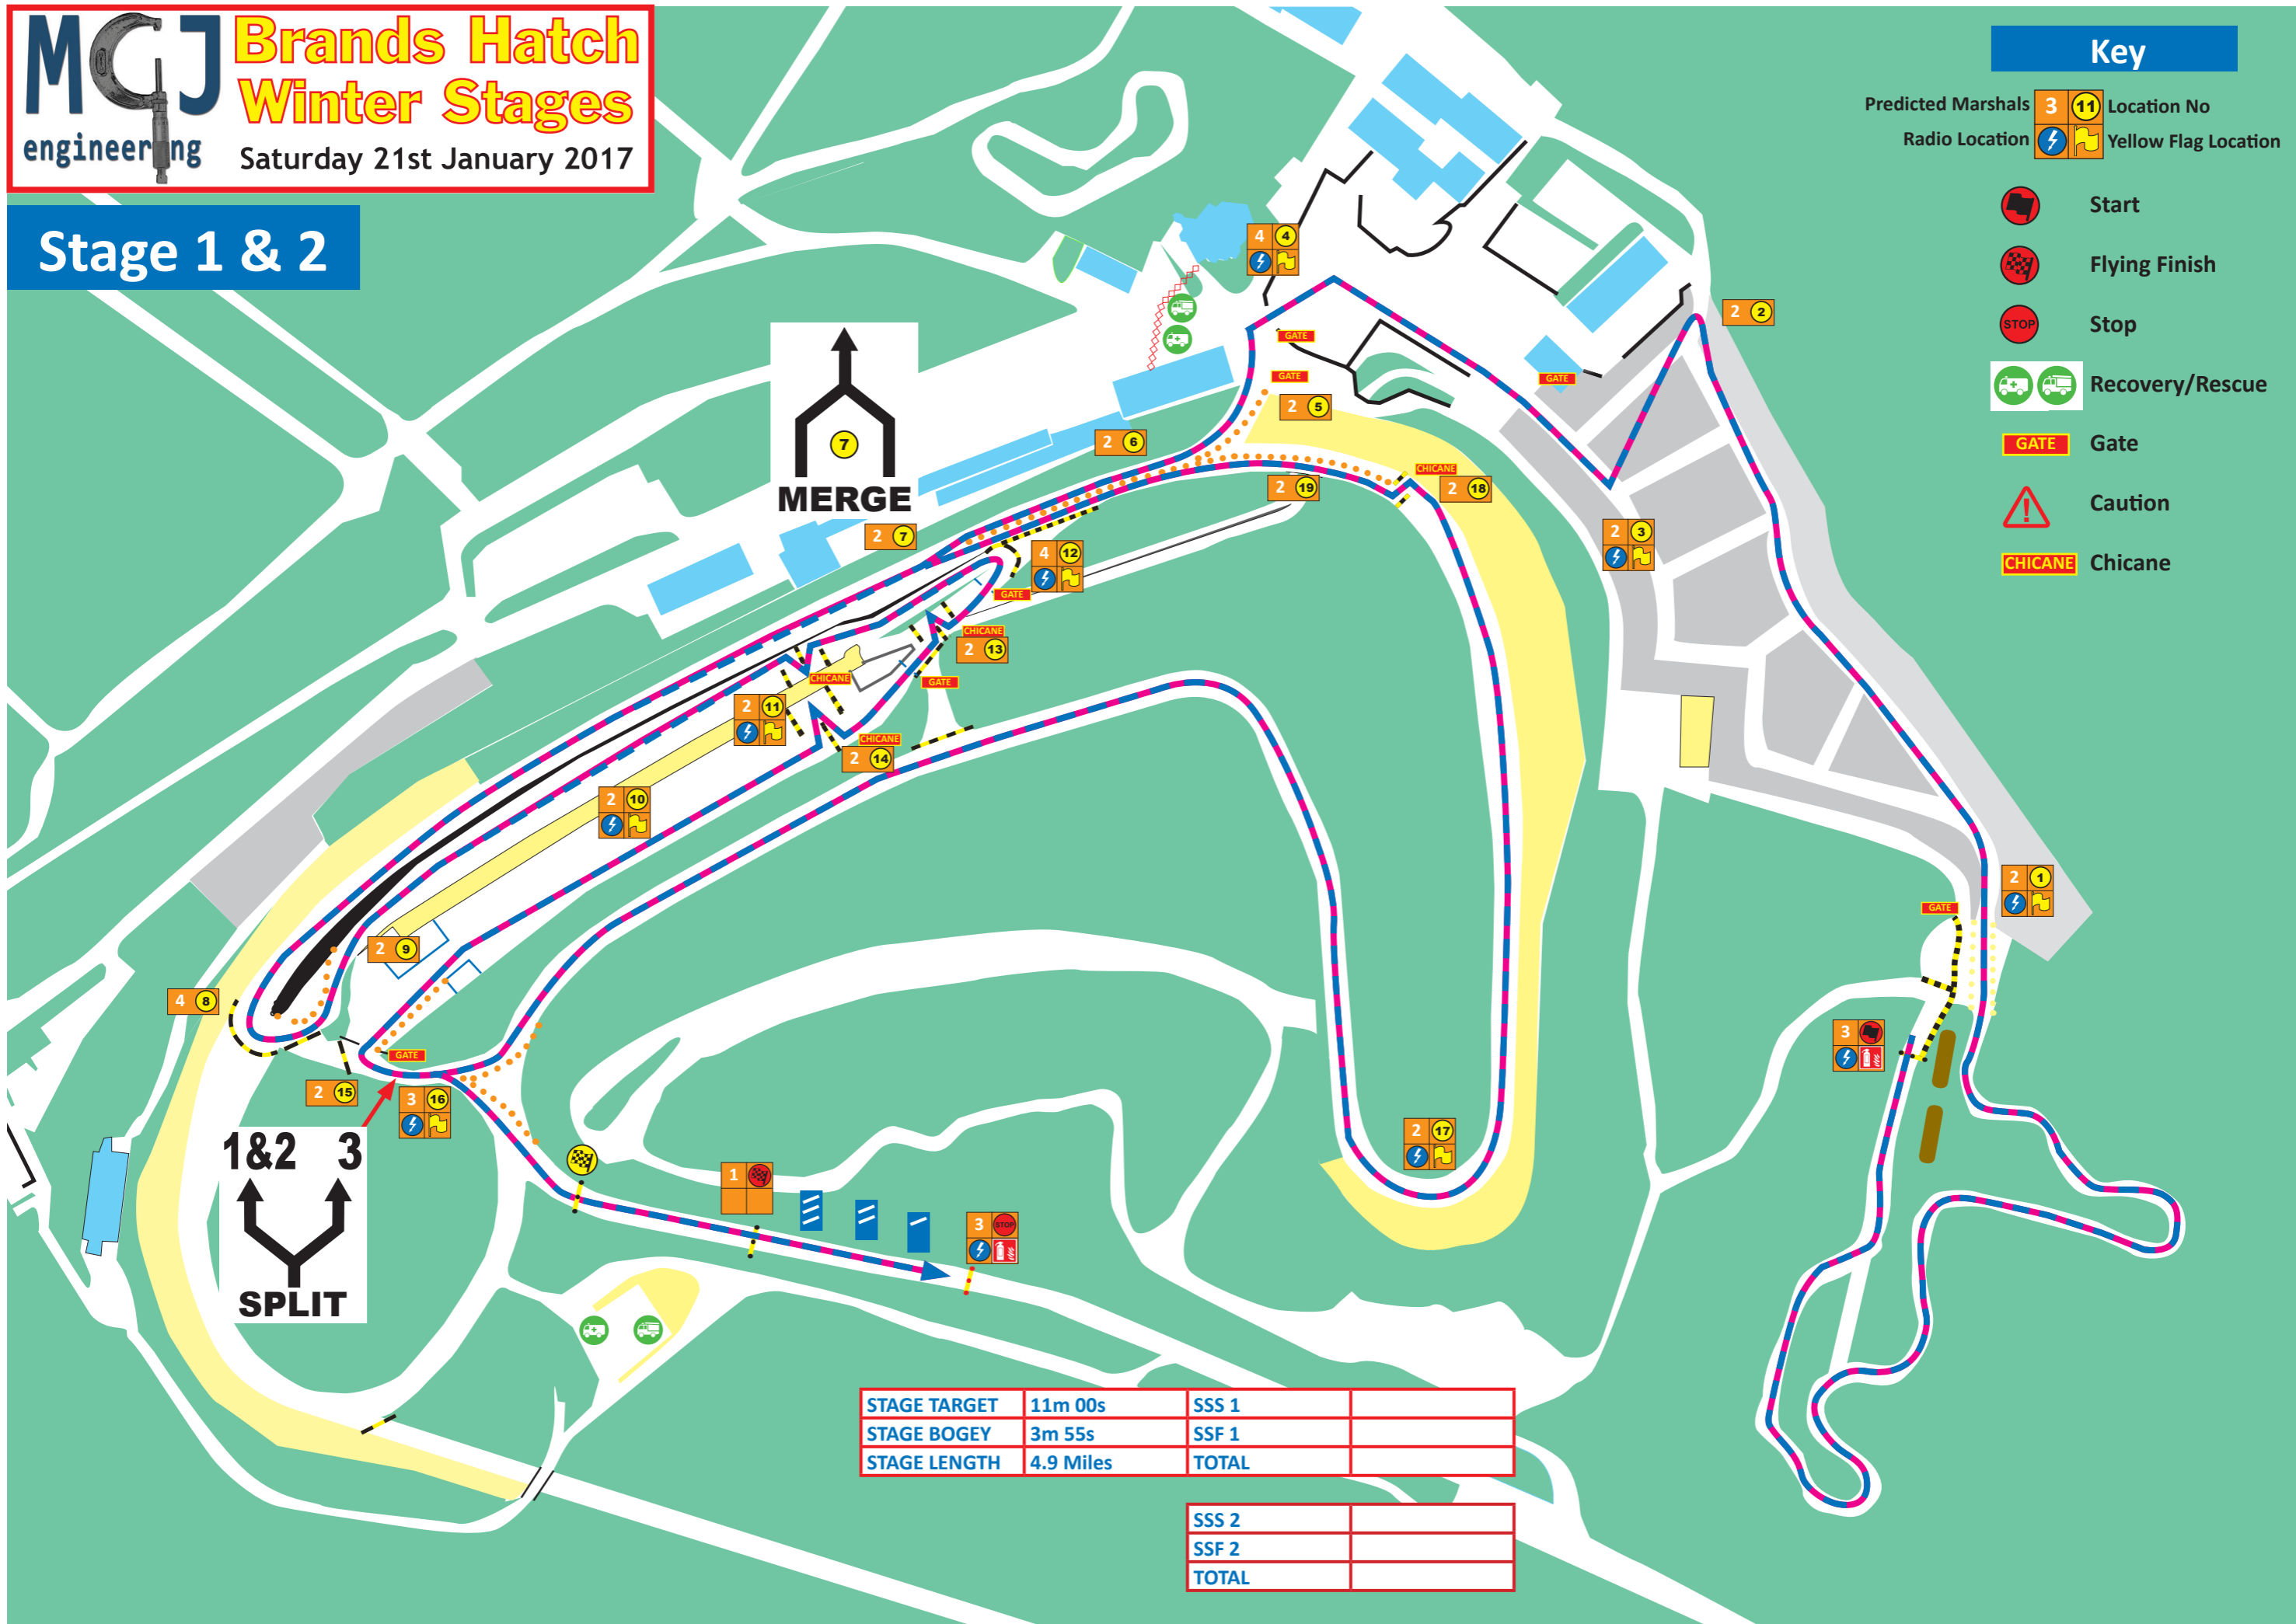

Stage 1 & 2

Key

Predicted Marshals 3 11 Location No
 Radio Location ⚡ 🚩 Yellow Flag Location

- Start
- Flying Finish
- Stop
- Recovery/Rescue
- Gate
- Caution
- Chicane

STAGE TARGET	11m 00s	SSS 1	
STAGE BOGEY	3m 55s	SSF 1	
STAGE LENGTH	4.9 Miles	TOTAL	

SSS 2	
SSF 2	
TOTAL	

Stage 3 & 4

Key

Predicted Marshals 3 11 Location No
 Radio Location ⚡ 🚩 Yellow Flag Location

- Start
- Flying Finish
- Stop
- Recovery/Rescue
- Gate
- Caution
- Chicane

STAGE TARGET	11m 00s	SSS 3	
STAGE BOGEY	3m 46s	SSF 3	
STAGE LENGTH	4.7 Miles	TOTAL	

SSS 4	
SSF 4	
TOTAL	

Stage 5 & 6

Key

Predicted Marshals 3 11 Location No
 Radio Location ⚡ 🚩 Yellow Flag Location

- Start
- Flying Finish
- Stop
- Recovery/Rescue
- Gate
- Caution
- Chicane

STAGE TARGET	11m 00s	SSS 5	
STAGE BOGEY	3m 50s	SSF 5	
STAGE LENGTH	4.8 Miles	TOTAL	

SSS 6	
SSF 6	
TOTAL	

Stage 7 & 8

Key

Predicted Marshals 3 11 Location No
 Radio Location ⚡ 🚩 Yellow Flag Location

- Start
- Flying Finish
- Stop
- Recovery/Rescue
- Gate
- Caution
- Chicane

STAGE TARGET	11m 00s	SSS 7	
STAGE BOGEY	4m 19s	SSF 7	
STAGE LENGTH	5.4 Miles	TOTAL	